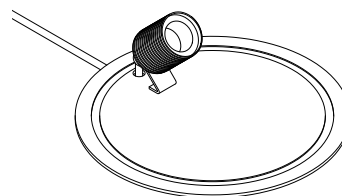

GLOW IN A DOME, GLASS DOME Ø20cm

MATERIALS: Mouth-blown glass dome

Base and dome sold separately

20

GLOW IN A DOME, METAL BASE Ø23cm

MATERIALS: E27 metal base in brass or silver finish

INSTALLATION: Woven textile cord 3x0,75mm². Cord length 200cm. On/Off floor switch

CLASS: Insulation Class 0 **ILLUMINANCE:** 60 Lux **€**

Base and dome sold separately

23