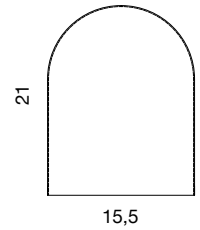

GLOW IN A DOME, GLASS DOME Ø15,5cm

MATERIALS: Mouth-blown glass dome

Base and dome sold separately

Clear
LA101720

Obsidian
LA101719

Golden smoke
LA101722

Olive
LA101723

Chestnut brown
LA101724

Deep blue
LA101721

Smokey grey
LA101725

GLOW IN A DOME, METAL BASE Ø18cm

MATERIALS: E14 metal base in brass or silver finish

INSTALLATION: Woven textile cord 3x0,75mm². Cord length 200cm. On/Off floor switch

CLASS: Insulation Class O **ILLUMINANCE:** 60 Lux **€**

Base and dome sold separately

Brass
DI101689

Silver
DI101690

GLOW IN A DOME, GLASS DOME Ø20cm

MATERIALS: Mouth-blown glass dome

Base and dome sold separately