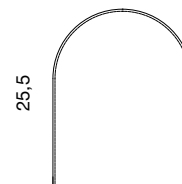

GLOW IN A DOME, GLASS DOME Ø15,5cm

MATERIALS: Mouth-blown glass dome

Base and dome sold separately

Clear
LA101720

Obsidian
LA101719

Golden smoke
LA101722

Olive
LA101723

Chestnut brown
LA101724

Deep blue
LA101721

Smokey grey
LA101725

GLOW IN A DOME, METAL BASE Ø18cm

MATERIALS: E14 metal base in brass or silver finish

INSTALLATION: Woven textile cord 3x0,75mm². Cord length 200cm. On/Off floor switch

CLASS: Insulation Class O **ILLUMINANCE:** 60 Lux **€**

Base and dome sold separately

Brass
DI101689

Silver
DI101690

GLOW IN A DOME, GLASS DOME Ø20cm

MATERIALS: Mouth-blown glass dome

Base and dome sold separately