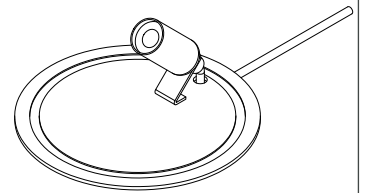

GLOW IN A DOME, GLASS DOME Ø15,5cm

MATERIALS: Mouth-blown glass dome

Base and dome sold separately

Clear
LA101720

Obsidian
LA101719

Golden smoke
LA101722

Olive
LA101723

Chestnut brown
LA101724

Deep blue
LA101721

Smokey grey
LA101725

GLOW IN A DOME, METAL BASE Ø18cm

MATERIALS: E14 metal base in brass or silver finish

INSTALLATION: Woven textile cord 3x0,75mm². Cord length 200cm. On/Off floor switch

CLASS: Insulation Class O **ILLUMINANCE:** 60 Lux **€**

Base and dome sold separately

Brass
DI101689

Silver
DI101690

GLOW IN A DOME, GLASS DOME Ø20cm

MATERIALS: Mouth-blown glass dome

Base and dome sold separately

GLOW IN A DOME, METAL BASE Ø23cm

MATERIALS: E27 metal base in brass or silver finish

INSTALLATION: Woven textile cord 3x0,75mm². Cord length 200cm. On/Off floor switch

CLASS: Insulation Class 0 **ILLUMINANCE:** 60 Lux **€**