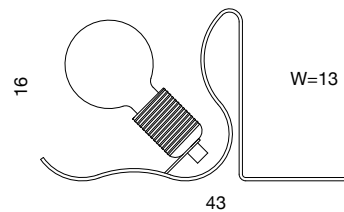

LEAN ON ME TABLE LAMP

MATERIALS: E27 metal table lamp in brass or silver finish

INSTALLATION: Woven textile cord 3x0,75mm². Cord length 200cm. On/Off floor switch

CLASS: Insulation Class 0 **ILLUMINANCE:** 60 Lux **€**