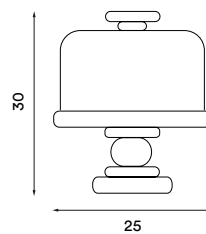

Bake Me a Cake

Bake Me a Cake – *Item no. 560*

Design: Morten & Jonas

Year: 2012

Type: Table lamp

Base material: Oak, steel and glass **Shade material:** Oak and glass **Wire:** Black silk, 190 cm **Bulb:** E27 Max. 60 W **Voltage:** 220V-240V - 50HZ **Net weight:** 3.1 kg

Dimensions and light direction

Recommended bulb

LED – 3 W

H – 18 W

CFL – 5 W

I – 30 W

Say My Name

Say My Name table – *Item no. 650*

Design: Trond Svendgård
Year: 2005
Types: Table and floor lamp

Dimensions and light direction

Shade material: Mouth blown glass
Shade colour: White glass **Body material:** Steel and aluminium **Body colour:** Metallic or white **Wire:** Transparent, 200 cm (floor) or 170 cm (table) **Dimmer switch:** Transparent
Bulb: G9 Halogen Max. 40 W **Voltage:** 220V - 240V - 50Hz **Net weight:** 1.24 kg (table), 2.55 kg (floor) **Spare part available:** Glass shade

Dimensions and light direction

Recommended bulb

LED – 7 W

H – 40 W

CFL – 11 W

I – 60 W