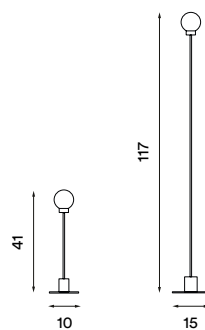

Dimensions and light direction

Recommended bulb

LED – 3 W

H – 18 W

CFL – 5 W

I – 30 W

Say My Name

Say My Name table – *Item no. 650*

Dimensions and light direction

Recommended bulb

Snowball

Snowball metallic small
– Item no. 120

Snowball white small
– Item no. 121

Snowball metallic large
– Item no. 122

Snowball white large
– Item no. 123

Design: Trond Svendgård
Year: 2005
Types: Table and floor lamp

Dimensions and light direction

Shade material: Mouth blown glass
Shade colour: White glass **Body material:** Steel and aluminium **Body colour:** Metallic or white **Wire:** Transparent, 200 cm (floor) or 170 cm (table) **Dimmer switch:** Transparent
Bulb: G9 Halogen Max. 40 W **Voltage:** 220V - 240V - 50Hz **Net weight:** 1.24 kg (table), 2.55 kg (floor) **Spare part available:** Glass shade

Dimensions and light direction

Recommended bulb

LED – 7 W

H – 40 W

CFL – 11 W

I – 60 W