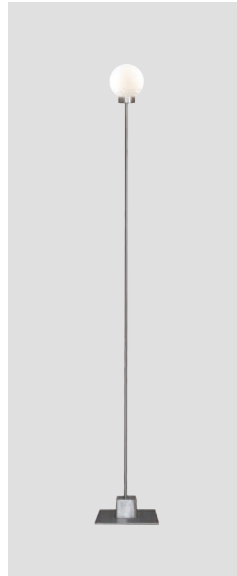

Bake Me a Cake

Bake Me a Cake – *Item no. 560*

Design: Morten & Jonas

Year: 2012

Type: Table lamp

Base material: Oak, steel and glass **Shade material:** Oak and glass **Wire:** Black silk, 190 cm **Bulb:** E27 Max. 60 W **Voltage:** 220V-240V - 50HZ **Net weight:** 3.1 kg

Say My Name pendant – *Item no. 651*

Design: Morten & Jonas

Year: 2015

Type: Pendant and table lamp

Shade material: Mouth blown glass **Shade colour:** Faded purple **Base material:** Steel
Wire: Black rubber wire, 250 cm **Bulb:** E27, Max. 60 W **Voltage:** 220V - 240V - 50Hz **Net weight:** 10.5 kg (pendant and table)

Dimensions and light direction

Recommended bulb

Snowball

Snowball metallic small
– Item no. 120

Snowball white small
– Item no. 121

Snowball metallic large
– Item no. 122

Snowball white large
– Item no. 123

Design: Trond Svendgård
Year: 2005
Types: Table and floor lamp

Dimensions and light direction

Shade material: Mouth blown glass
Shade colour: White glass **Body material:** Steel and aluminium **Body colour:** Metallic or white **Wire:** Transparent, 200 cm (floor) or 170 cm (table) **Dimmer switch:** Transparent
Bulb: G9 Halogen Max. 40 W **Voltage:** 220V - 240V - 50Hz **Net weight:** 1.24 kg (table), 2.55 kg (floor) **Spare part available:** Glass shade