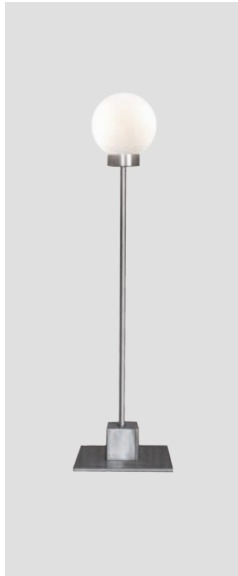

Bake Me a Cake

Bake Me a Cake – *Item no. 560*

Design: Morten & Jonas

Year: 2012

Type: Table lamp

Base material: Oak, steel and glass **Shade material:** Oak and glass **Wire:** Black silk, 190 cm **Bulb:** E27 Max. 60 W **Voltage:** 220V-240V - 50HZ **Net weight:** 3.1 kg

Say My Name pendant – *Item no. 651*

Design: Morten & Jonas

Year: 2015

Type: Pendant and table lamp

Shade material: Mouth blown glass **Shade colour:** Faded purple **Base material:** Steel
Wire: Black rubber wire, 250 cm **Bulb:** E27, Max. 60 W **Voltage:** 220V - 240V - 50Hz **Net weight:** 10.5 kg (pendant and table)

Dimensions and light direction

Recommended bulb

Snowball

Snowball metallic small
– Item no. 120

Snowball white small
– Item no. 121

Snowball metallic large
– Item no. 122

Snowball white large
– Item no. 123

Design: Trond Svendgård
Year: 2005
Types: Table and floor lamp

Dimensions and light direction

Shade material: Mouth blown glass
Shade colour: White glass **Body material:** Steel and aluminium **Body colour:** Metallic or white **Wire:** Transparent, 200 cm (floor) or 170 cm (table) **Dimmer switch:** Transparent
Bulb: G9 Halogen Max. 40 W **Voltage:** 220V - 240V - 50Hz **Net weight:** 1.24 kg (table), 2.55 kg (floor) **Spare part available:** Glass shade