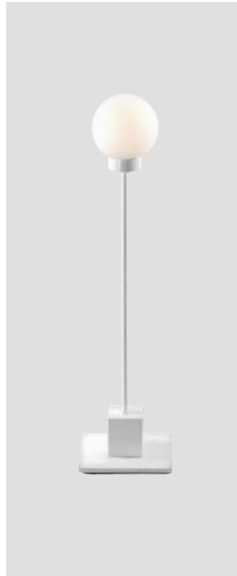

Bake Me a Cake

Bake Me a Cake – *Item no. 560*

Design: Morten & Jonas

Year: 2012

Type: Table lamp

Base material: Oak, steel and glass **Shade material:** Oak and glass **Wire:** Black silk, 190 cm **Bulb:** E27 Max. 60 W **Voltage:** 220V-240V - 50HZ **Net weight:** 3.1 kg

Say My Name pendant – *Item no. 651*

Design: Morten & Jonas

Year: 2015

Type: Pendant and table lamp

Shade material: Mouth blown glass **Shade colour:** Faded purple **Base material:** Steel
Wire: Black rubber wire, 250 cm **Bulb:** E27, Max. 60 W **Voltage:** 220V - 240V - 50Hz **Net weight:** 10.5 kg (pendant and table)

Dimensions and light direction

Recommended bulb

Snowball

Snowball metallic small
– Item no. 120

Snowball white small
– Item no. 121

Snowball metallic large
– Item no. 122

Snowball white large
– Item no. 123

Design: Trond Svendgård
Year: 2005
Types: Table and floor lamp

Dimensions and light direction

Shade material: Mouth blown glass
Shade colour: White glass **Body material:** Steel and aluminium **Body colour:** Metallic or white **Wire:** Transparent, 200 cm (floor) or 170 cm (table) **Dimmer switch:** Transparent
Bulb: G9 Halogen Max. 40 W **Voltage:** 220V - 240V - 50Hz **Net weight:** 1.24 kg (table), 2.55 kg (floor) **Spare part available:** Glass shade