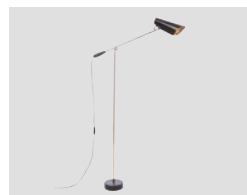

Say My Name pendant – *Item no. 651*

Design: Morten & Jonas

Year: 2015

Type: Pendant and table lamp

Shade material: Mouth blown glass **Shade colour:** Faded purple **Base material:** Steel
Wire: Black rubber wire, 250 cm **Bulb:** E27, Max. 60 W **Voltage:** 220V - 240V - 50Hz **Net weight:** 10.5 kg (pendant and table)

Dimensions and light direction

Recommended bulb

Snowball

Snowball metallic small
– Item no. 120

Snowball white small
– Item no. 121

Snowball metallic large
– Item no. 122

Snowball white large
– Item no. 123

Design: Trond Svendgård
Year: 2005
Types: Table and floor lamp

Dimensions and light direction

Shade material: Mouth blown glass
Shade colour: White glass **Body material:** Steel and aluminium **Body colour:** Metallic or white **Wire:** Transparent, 200 cm (floor) or 170 cm (table) **Dimmer switch:** Transparent
Bulb: G9 Halogen Max. 40 W **Voltage:** 220V - 240V - 50Hz **Net weight:** 1.24 kg (table), 2.55 kg (floor) **Spare part available:** Glass shade

Bulb included

Energy class: C

Birdy

Birdy table black
– Item no. 600

Birdy wall black
– Item no. 610

Birdy wall short black
arm black – Item no. 615

Birdy floor black
– Item no. 620

Birdy table white
– Item no. 601