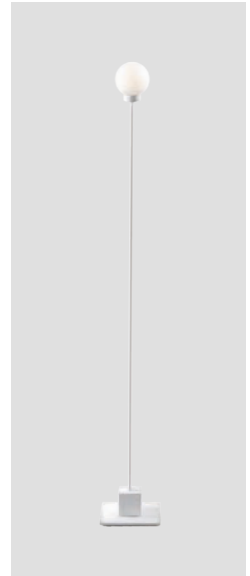

Bake Me a Cake

Bake Me a Cake – *Item no. 560*

Design: Morten & Jonas

Year: 2012

Type: Table lamp

Base material: Oak, steel and glass **Shade material:** Oak and glass **Wire:** Black silk, 190 cm **Bulb:** E27 Max. 60 W **Voltage:** 220V-240V - 50HZ **Net weight:** 3.1 kg

Say My Name pendant – *Item no. 651*

Design: Morten & Jonas

Year: 2015

Type: Pendant and table lamp

Shade material: Mouth blown glass **Shade colour:** Faded purple **Base material:** Steel
Wire: Black rubber wire, 250 cm **Bulb:** E27, Max. 60 W **Voltage:** 220V - 240V - 50Hz **Net weight:** 10.5 kg (pendant and table)

Dimensions and light direction

Recommended bulb

Snowball

Snowball metallic small
– Item no. 120

Snowball white small
– Item no. 121

Snowball metallic large
– Item no. 122

Snowball white large
– Item no. 123

Design: Trond Svendgård
Year: 2005
Types: Table and floor lamp

Dimensions and light direction

Shade material: Mouth blown glass
Shade colour: White glass **Body material:** Steel and aluminium **Body colour:** Metallic or white **Wire:** Transparent, 200 cm (floor) or 170 cm (table) **Dimmer switch:** Transparent
Bulb: G9 Halogen Max. 40 W **Voltage:** 220V - 240V - 50Hz **Net weight:** 1.24 kg (table), 2.55 kg (floor) **Spare part available:** Glass shade