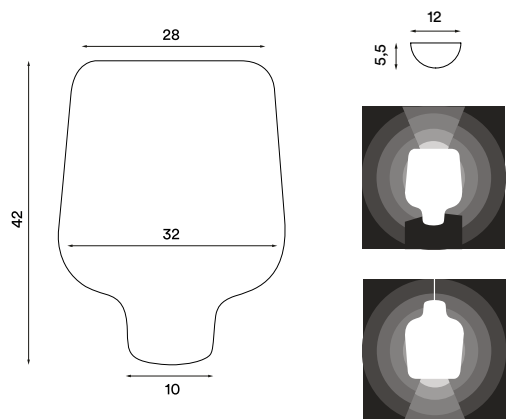

Dimensions and light direction

Recommended bulb

LED – 3 W

H – 18 W

CFL – 5 W

I – 30 W

Say My Name

Say My Name table – *Item no. 650*

Dimensions and light direction

Recommended bulb

Snowball

Snowball metallic small
– Item no. 120

Snowball white small
– Item no. 121

Snowball metallic large
– Item no. 122

Snowball white large
– Item no. 123

Design: Trond Svendgård
Year: 2005
Types: Table and floor lamp

Dimensions and light direction

Shade material: Mouth blown glass
Shade colour: White glass **Body material:** Steel and aluminium **Body colour:** Metallic or white **Wire:** Transparent, 200 cm (floor) or 170 cm (table) **Dimmer switch:** Transparent
Bulb: G9 Halogen Max. 40 W **Voltage:** 220V - 240V - 50Hz **Net weight:** 1.24 kg (table), 2.55 kg (floor) **Spare part available:** Glass shade