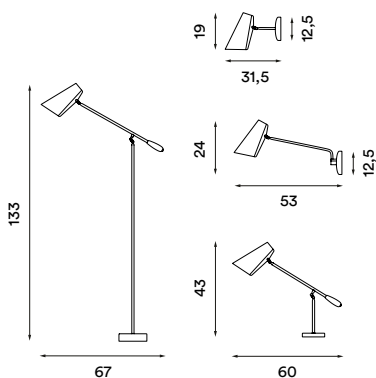

Dimensions and light direction

Recommended bulb

Snowball

Snowball metallic small
– Item no. 120

Snowball white small
– Item no. 121

Snowball metallic large
– Item no. 122

Snowball white large
– Item no. 123

Design: Trond Svendgård
Year: 2005
Types: Table and floor lamp

Dimensions and light direction

Shade material: Mouth blown glass
Shade colour: White glass **Body material:** Steel and aluminium **Body colour:** Metallic or white **Wire:** Transparent, 200 cm (floor) or 170 cm (table) **Dimmer switch:** Transparent
Bulb: G9 Halogen Max. 40 W **Voltage:** 220V - 240V - 50Hz **Net weight:** 1.24 kg (table), 2.55 kg (floor) **Spare part available:** Glass shade

Birdy floor grey
– Item no. 622

Design: Birger Dahl

Year: 1952

Types: Table lamp, wall lamp
and floor reading lamp

Shade material: Aluminium **Shade colours:**
Off-white (white inside), grey (grey inside) or
matt black (black inside) **Body material:** Steel
Body colour: Metallic or brass finish **Base and
handle colours:** Off-white, grey or matt black
Body and joints colour: Metallic or brass
finish **Wire:** White or black, 200 cm **Bulb:** E27
Max. 60 W **Voltage:** 220V - 240V - 50Hz **Net
weight:** Birdy wall short: 0.7 kg, Birdy wall: 0.8
kg, Birdy table: 1.9 kg, Birdy floor: 5.0 kg

Dimensions and light direction

Recommended bulb

LED – 7 W

H – 40 W

CFL – 11 W

I – 60 W