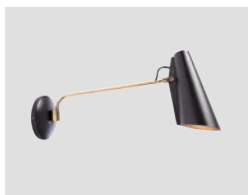

Say My Name pendant – *Item no. 651*

Design: Morten & Jonas

Year: 2015

Type: Pendant and table lamp

Shade material: Mouth blown glass **Shade colour:** Faded purple **Base material:** Steel
Wire: Black rubber wire, 250 cm **Bulb:** E27, Max. 60 W **Voltage:** 220V - 240V - 50Hz **Net weight:** 10.5 kg (pendant and table)

Dimensions and light direction

Recommended bulb

Snowball

Snowball metallic small
– Item no. 120

Snowball white small
– Item no. 121

Snowball metallic large
– Item no. 122

Snowball white large
– Item no. 123

Design: Trond Svendgård
Year: 2005
Types: Table and floor lamp

Dimensions and light direction

Shade material: Mouth blown glass
Shade colour: White glass **Body material:** Steel and aluminium **Body colour:** Metallic or white **Wire:** Transparent, 200 cm (floor) or 170 cm (table) **Dimmer switch:** Transparent
Bulb: G9 Halogen Max. 40 W **Voltage:** 220V - 240V - 50Hz **Net weight:** 1.24 kg (table), 2.55 kg (floor) **Spare part available:** Glass shade

Bulb included

Energy class: C

Birdy

Birdy table black
– Item no. 600

Birdy wall black
– Item no. 610

Birdy wall short black
arm black – Item no. 615

Birdy floor black
– Item no. 620

Birdy table white
– Item no. 601