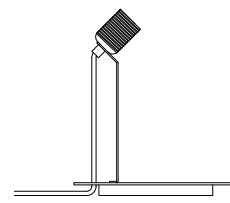

Brass
DI101693