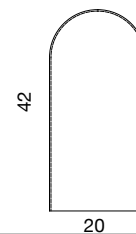

SPEAK UP! GLASS DOME Ø20cm

MATERIALS: Mouth-blown glass dome

Base and dome sold separately

Clear
DO101355