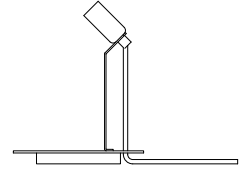

Brass
DI101691