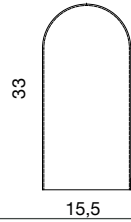

## SPEAK UP! GLASS DOME Ø15,5cm

**MATERIALS:** Mouth-blown glass dome

Base and dome sold separately

Clear  
DO101349

Obsidian  
DO101350

Golden smoke  
DO101351

Olive  
DO101352

Chestnut brown  
DO101353

## SPEAK UP! METAL BASE Ø18cm

**MATERIALS:** E14 metal base in brass or silver finish

**INSTALLATION:** Woven textile cord 3x0,75mm<sup>2</sup>. Cord length 200cm. On/Off floor switch

**CLASS:** Insulation Class 0 **ILLUMINANCE:** 60 Lux **€**