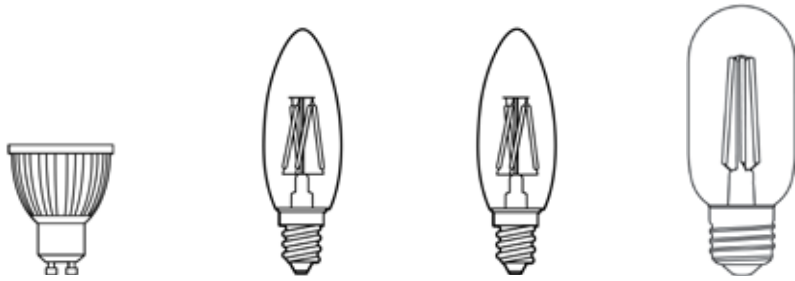

TECHNICAL SPECIFICATION | CLASSIC RANGE

NAME	GU10 5 Watt 400 Lumens 2500K	CANDLE 2 Watt 170 Lumens 2500K	CANDLE 4 Watt 350 Lumens 2500K	LURRA 3 Watt 240 Lumens 2200K
Product Code	GU10-5W- 2500K-RA80	CAND-2W- 2500K-E14- NT	CAND-2W- 2500K-E14- NT	T38-3W-2200K-E14-NT
VOLTS	240V	240V	240V	240V
WATTS	5W	1.6W	3.2W	3.2W
CRI:	CRI: >80	CRI: >90	CRI: >90	CRI: >90
BASE	GU10	E14/B15	E14/B15	E26/E27/B22
DIMMABLE	Dimmable	Dimmable	Dimmable	Dimmable
LUMENS	400 Lumens	170 Lumens	350 Lumens	240 Lumens
LUMENS/WATT	80 Lumens/Watt	105 Lumens/Watt	109 Lumens/Watt	80 Lumens/Watt
COLOUR TEMPERATURE	Warm White/2500K	Warm White/2500K	Warm White/2500K	Warm White/2500K
MERCURY FREE	Mercury Free = 0.0mg	Mercury Free = 0.0mg	Mercury Free = 0.0mg	Mercury Free = 0.0mg
SWITCH CYCLES	Switch Cycles: 30,000	Switch Cycles: 30,000	Switch Cycles: 30,000	Switch Cycles: 30,000
AVERAGE LIFESPAN	Average Lifespan: 30,000hrs	Average Lifespan: 30,000hrs	Average Lifespan: 30,000hrs	Average Lifespan: 30,000hrs
WATT REPLACEMENT	Watt Replacement: 40W	Watt Replacement: 25W	Watt Replacement: 35W	Watt Replacement: 40W
BULB DIMENSIONS	Ø50mm x L55mm	Ø35mm x L100mm	Ø35mm x L100mm	Ø38mm x L108mm
WARM UP TIME	Warm Up Time: Instant	Warm Up Time: Instant	Warm Up Time: Instant	Warm Up Time: Instant
WORKING TEMPERATURE	Working Temperature: -20°C to 40°C	Working Temperature: -20°C to 40°C	Working Temperature: -20°C to 40°C	Working Temperature: -20°C to 40°C
WARRANTY	Warranty: 2 Years	Warranty: 2 Years	Warranty: 2 Years	Warranty: 2 Years
DIMMING	Leading/Trailing Edge	Trailing Edge	Trailing Edge	Trailing Edge
GLASS	NA	Clear	Clear	Tinted
TYPE	GU10	C35	C35	T38
INPUT VOLTAGE	110-240V	110-240V	110-240V	110-240V
IP	IP45	IP54	IP54	IP54
BEAM ANGLE	40	360	360	360
CERTIFICATES	CE, RoHSw	CE, RoHS,	CE, RoHS,	CE, RoHS,