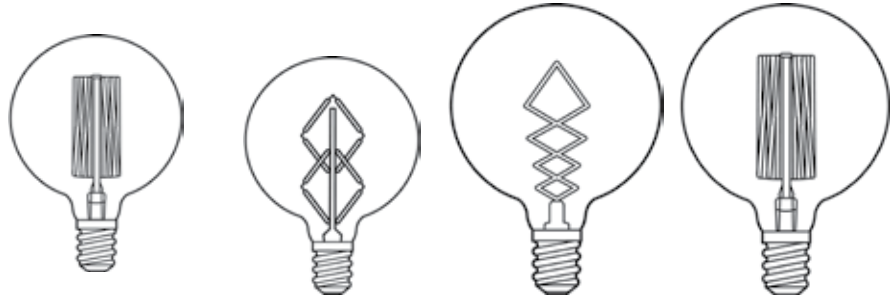

TECHNICAL SPECIFICATION | FEATURE RANGE

NAME	ELVA 6 Watt 480 Lumens 2200K	EROS 4 Watt 400 Lumens 2200K	ARIES 6 Watt 600 Lumens 2200K	GAIA 6 Watt 480 Lumens 2200K
Product Code	ELVA-6W- 2200K-E27- NT	EROS-4W-2200K-E27-T	AURA-6W- 2200K-E27- NT	GAIA-6W- 2200K-E27-T
VOLTS	240V	240V	240V	240V
WATTS	6W	4W	6W	6W
CRI:	CRI: >90	CRI: >90	CRI: >90	CRI: >90
BASE	E26/E27/B22	E26/E27/B22	E26/E27/B22	E26/E27/B22
DIMMABLE	Dimmable	Dimmable	Dimmable	Dimmable
LUMENS	480 Lumens	400 Lumens	600 Lumens	480 Lumens
LUMENS/WATT	80 Lumens/Watt	100 Lumens/Watt	100 Lumens/Watt	80 Lumens/Watt
COLOUR TEMPERATURE	Warm White/2200K	Warm White/2200K	Warm White/2200K	Warm White/2200K
MERCURY FREE	Mercury Free = 0.0mg	Mercury Free = 0.0mg	Mercury Free = 0.0mg	Mercury Free = 0.0mg
SWITCH CYCLES	Switch Cycles: 30,000	Switch Cycles: 30,000	Switch Cycles: 30,000	Switch Cycles: 20,000
AVERAGE LIFESPAN	Average Lifespan: 20,000hrs	Average Lifespan: 20,000hrs	Average Lifespan: 30,000hrs	Average Lifespan: 30,000hrs
WATT REPLACEMENT	Watt Replacement: 50W	Watt Replacement: 40W	Watt Replacement: 50W	Watt Replacement: 50W
BULB DIMENSIONS	Ø95mm x L140mm	Ø95mm x L140mm	Ø125mm x L175mm	Ø125mm x L175mm
WARM UP TIME	Warm Up Time: Instant	Warm Up Time: Instant	Warm Up Time: Instant	Warm Up Time: Instant
WORKING TEMPERATURE	Working Temperature: -20°C to 40°C	Working Temperature: -20°C to 40°C	Working Temperature: -20°C to 40°C	Working Temperature: -20°C to 40°C
WARRANTY	Warranty: 2 Years	Warranty: 2 Years	Warranty: 2 Years	Warranty: 2 Years
DIMMING	Trailing Edge	Trailing Edge	Trailing Edge	Trailing Edge
GLASS	Clear	Clear	Clear	Tinted
BASE	Gold Cap	Gold Cap	Gold Cap	Gold Cap
TYPE	G95	G95	G125	G125
INPUT VOLTAGE	110-240V	110-240V	110-240V	110-240V
IP	IP54	IP54	IP54	IP54
BEAM ANGLE	360	360	360	360
CERTIFICATES	CE, RoHS,	CE, RoHS,	CE, RoHS,	CE, RoHS,