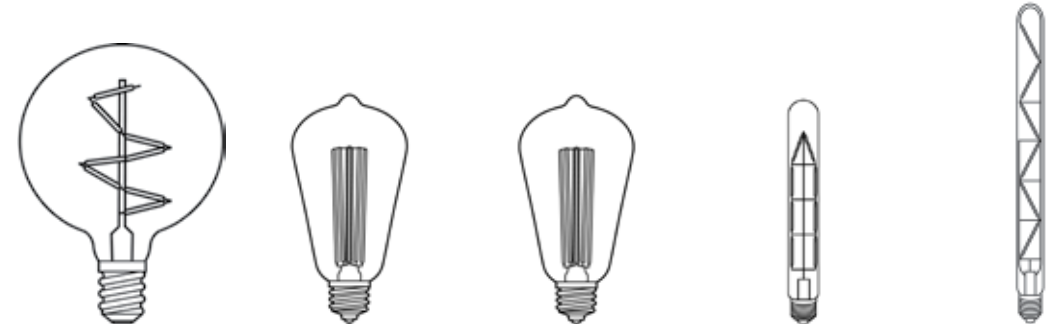

TECHNICAL SPECIFICATION | FEATURE RANGE

NAME	ELVA 6 Watt 480 Lumens 2200K	EROS 4 Watt 400 Lumens 2200K	ARIES 6 Watt 600 Lumens 2200K	GAIA 6 Watt 480 Lumens 2200K
Product Code	ELVA-6W- 2200K-E27- NT	EROS-4W-2200K-E27-T	AURA-6W- 2200K-E27- NT	GAIA-6W- 2200K-E27-T
VOLTS	240V	240V	240V	240V
WATTS	6W	4W	6W	6W
CRI:	CRI: >90	CRI: >90	CRI: >90	CRI: >90
BASE	E26/E27/B22	E26/E27/B22	E26/E27/B22	E26/E27/B22
DIMMABLE	Dimmable	Dimmable	Dimmable	Dimmable
LUMENS	480 Lumens	400 Lumens	600 Lumens	480 Lumens
LUMENS/WATT	80 Lumens/Watt	100 Lumens/Watt	100 Lumens/Watt	80 Lumens/Watt
COLOUR TEMPERATURE	Warm White/2200K	Warm White/2200K	Warm White/2200K	Warm White/2200K
MERCURY FREE	Mercury Free = 0.0mg	Mercury Free = 0.0mg	Mercury Free = 0.0mg	Mercury Free = 0.0mg
SWITCH CYCLES	Switch Cycles: 30,000	Switch Cycles: 30,000	Switch Cycles: 30,000	Switch Cycles: 20,000
AVERAGE LIFESPAN	Average Lifespan: 20,000hrs	Average Lifespan: 20,000hrs	Average Lifespan: 30,000hrs	Average Lifespan: 30,000hrs
WATT REPLACEMENT	Watt Replacement: 50W	Watt Replacement: 40W	Watt Replacement: 50W	Watt Replacement: 50W
BULB DIMENSIONS	Ø95mm x L140mm	Ø95mm x L140mm	Ø125mm x L175mm	Ø125mm x L175mm
WARM UP TIME	Warm Up Time: Instant	Warm Up Time: Instant	Warm Up Time: Instant	Warm Up Time: Instant
WORKING TEMPERATURE	Working Temperature: -20°C to 40°C	Working Temperature: -20°C to 40°C	Working Temperature: -20°C to 40°C	Working Temperature: -20°C to 40°C
WARRANTY	Warranty: 2 Years	Warranty: 2 Years	Warranty: 2 Years	Warranty: 2 Years
DIMMING	Trailing Edge	Trailing Edge	Trailing Edge	Trailing Edge
GLASS	Clear	Clear	Clear	Tinted
BASE	Gold Cap	Gold Cap	Gold Cap	Gold Cap
TYPE	G95	G95	G125	G125
INPUT VOLTAGE	110-240V	110-240V	110-240V	110-240V
IP	IP54	IP54	IP54	IP54
BEAM ANGLE	360	360	360	360
CERTIFICATES	CE, RoHS,	CE, RoHS,	CE, RoHS,	CE, RoHS,