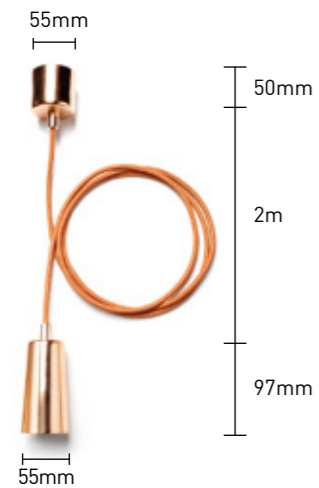

PLUMEN DROP HAT SHADE

The Drop Hat Shade is a sleek metal disc, ideal for those who want to enjoy the beauty of a bare bulb in a refined and effortless lighting piece. Perfectly proportioned for Plumen bulbs, the Drop Hat creates stunning reflections and coloured glows, adding ambience to any space. Used in groups, the Drop Hat also creates a striking architectural gesture.

The Drop Hat Shade is made up of a Drop Hat Shade, Drop Cap Pendant and a Plumen bulb. It is part of the Plumen Modular Collection, designed to be used with the Original 001, Baby 001 or 002 LED bulbs.

Designed by HULGER

Specification

Made from steel
Weight 1.2kg

- White Shade + White Pendant
- Black Shade + Black Pendant
- Copper Shade + Copper Pendant
- Chrome Shade + Chrome Pendant
- Brushed Brass Shade + Brushed Brass Pendant

Toby Summerskill

Photography Ian Noble Styling Poppy Norton