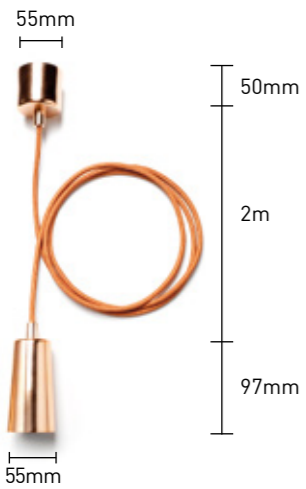

PLUMEN DROP TOP SHADE

The Drop Top Shade is a mouth-blown glass shade that softens the brightness of the bulb from the side while fully illuminating the surface below. The glass allows you to enjoy the unique form of any Plumen bulb, making this a beautiful yet practical shade for every application.

The Drop Top Shade is made up of a Drop Top Shade, Drop Cap Pendant and a Plumen bulb. It is part of the Plumen Modular Collection, designed to be used with the Original 001, Baby 001 or 002 LED bulbs.

Designed by HULGER

Specification

Made from glass
Weight 1.5kg

- White Shade + White Pendant
- Black Shade + Black Pendant
- Amber Shade + Copper Pendant
- Amber Shade + Black Pendant