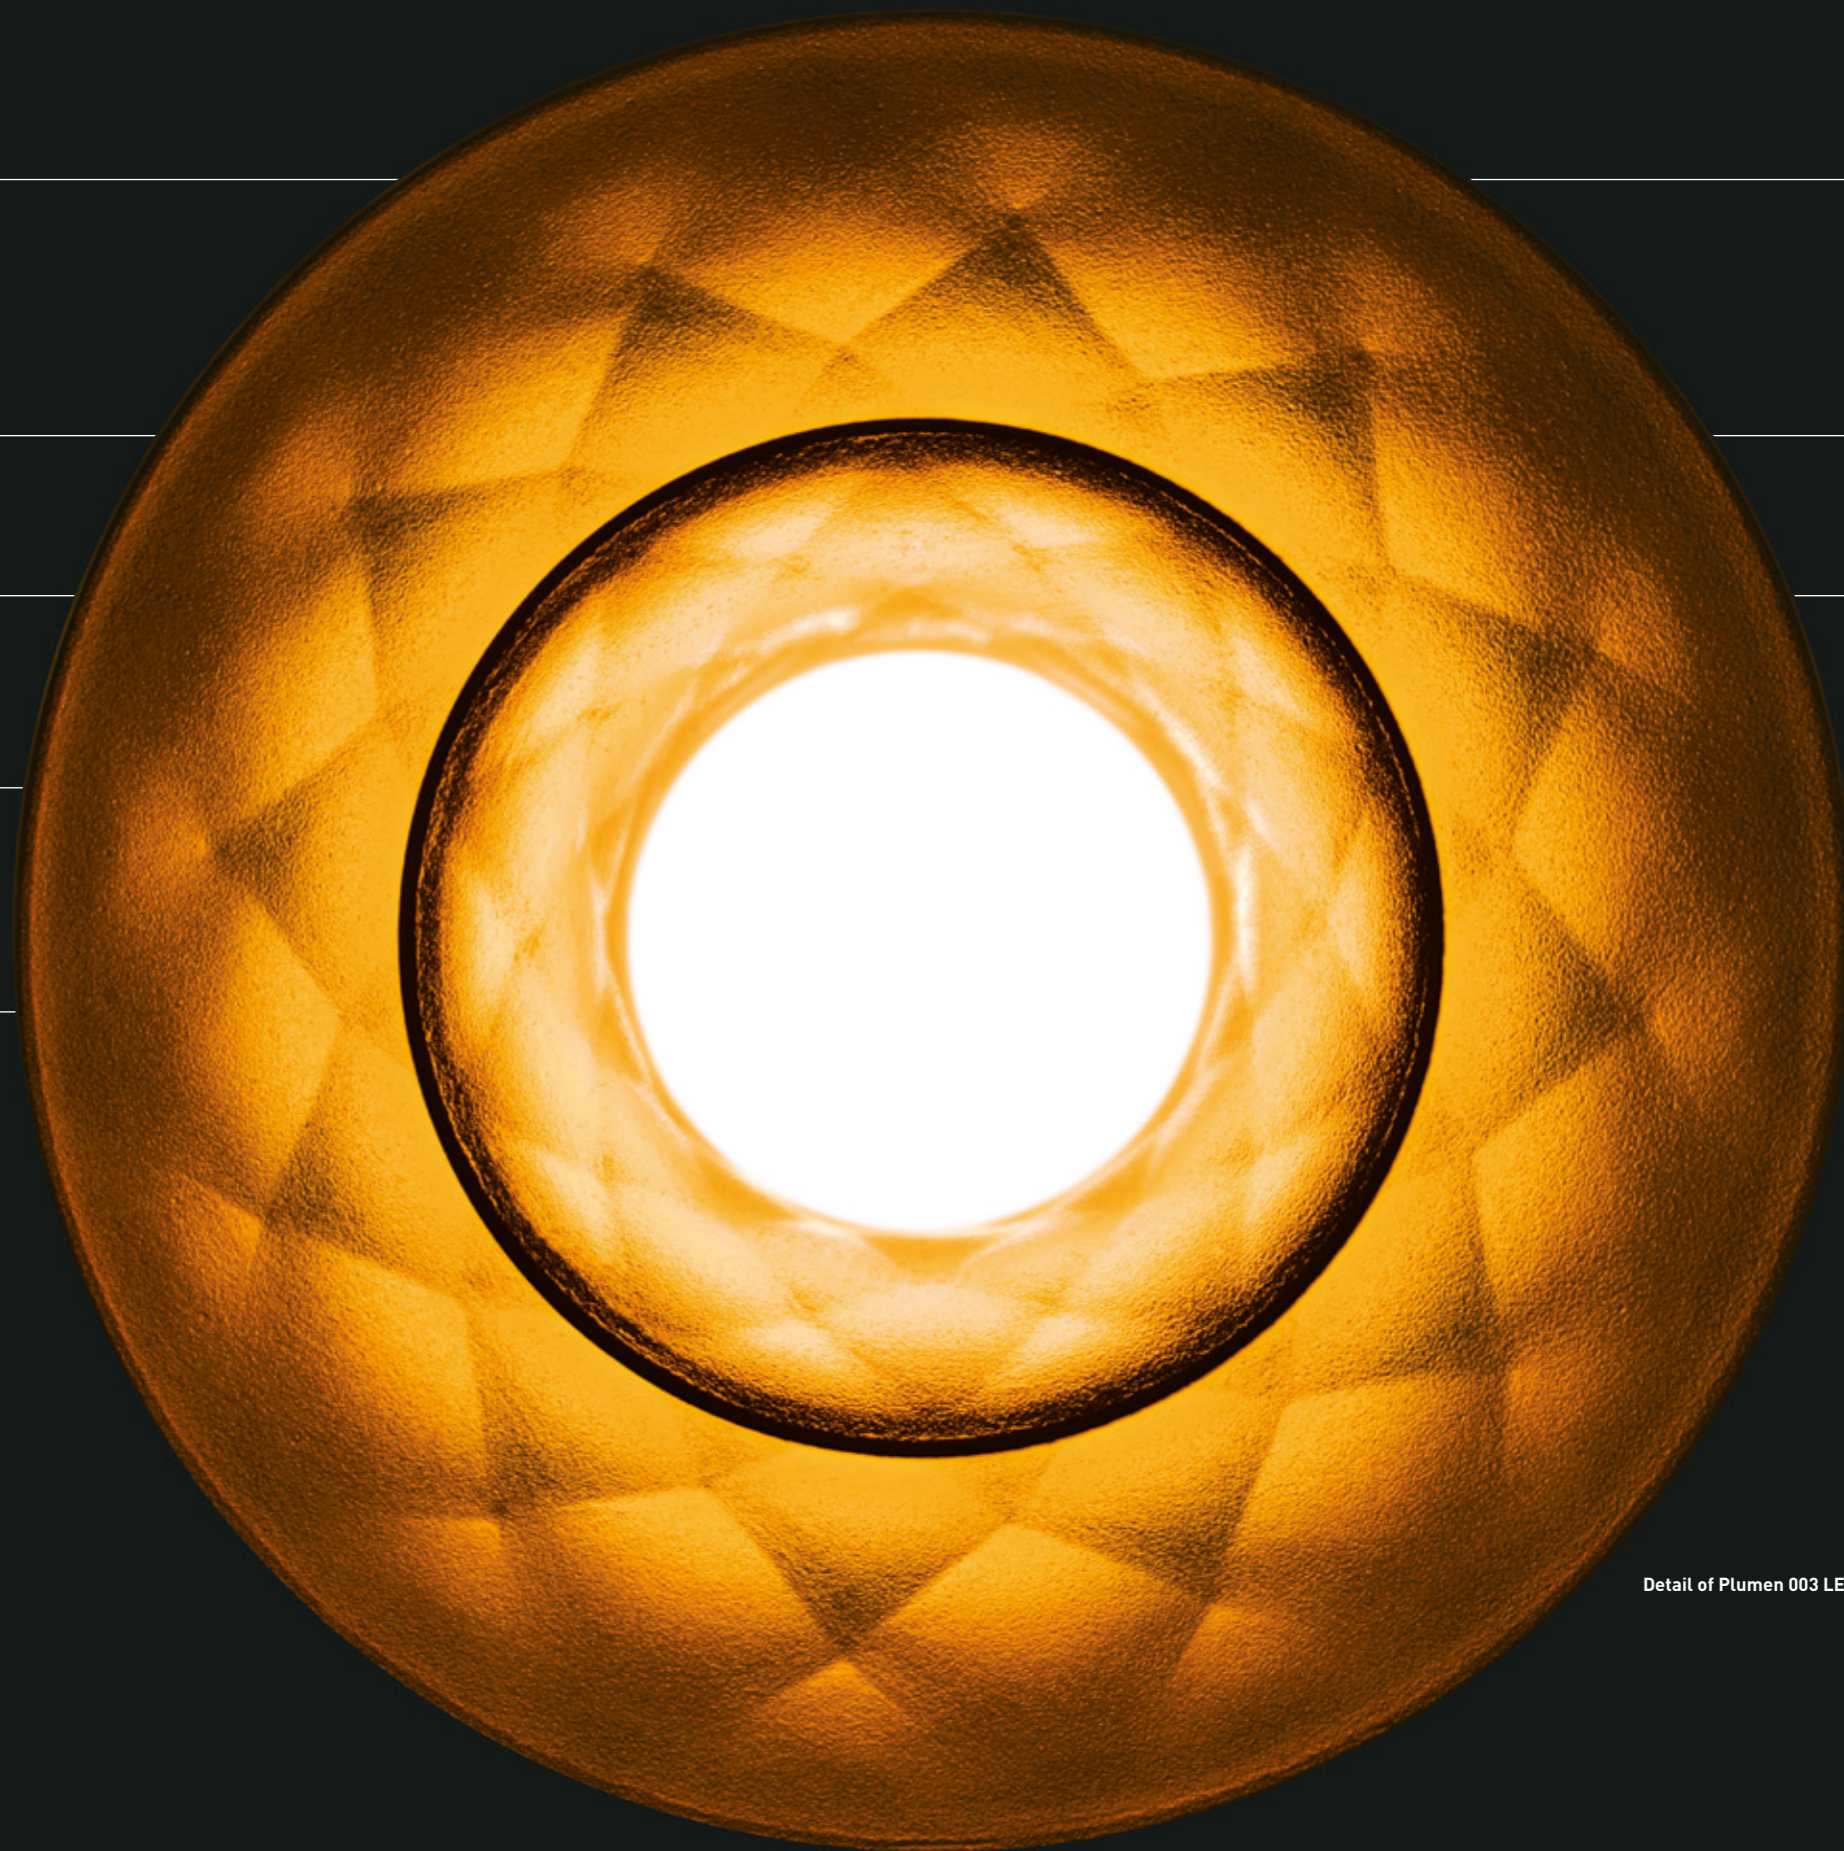

Detail of Plumen 003 LED Bulb

PLUMEN 003
LED LIGHT BULB

The Plumen 003 is not just beautiful to look at, it makes you and your surroundings look beautiful too. A hybrid lamp that combines the functional benefits of a spotlight with the warm, flattering omnidirectional glow of an accent light; the 003 is a new format of LED bulb.