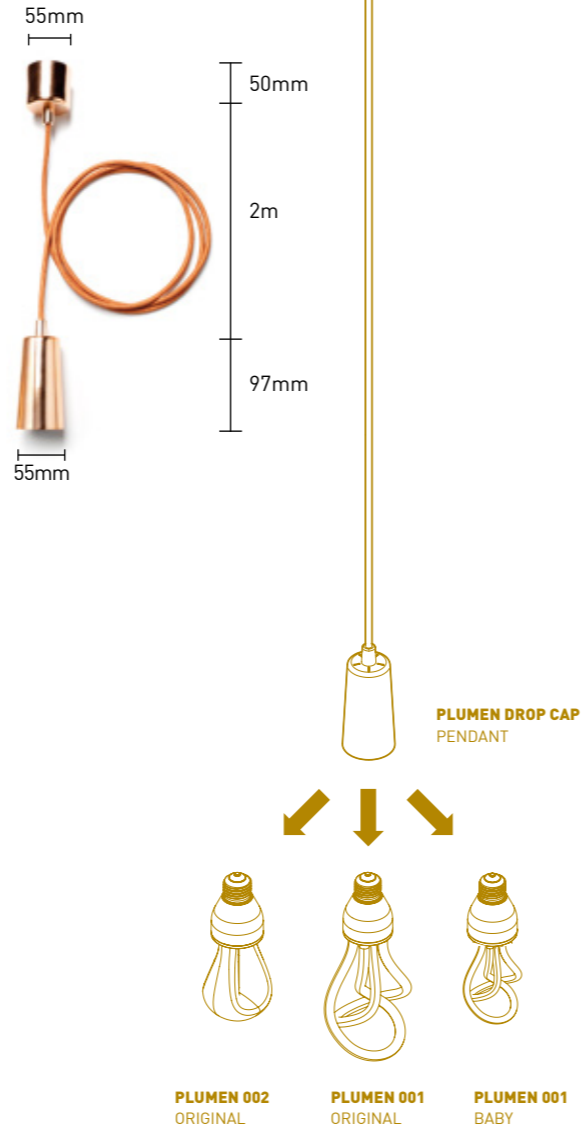

Plumen Drop Cap Pendant with 002 LED light bulbs

Photography Ian Noble Styling Poppy Norton