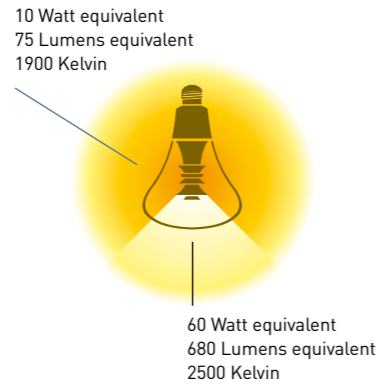

PLUMEN 003
LED LIGHT BULB

The Plumen 003 is not just beautiful to look at, it makes you and your surroundings look beautiful too. A hybrid lamp that combines the functional benefits of a spotlight with the warm, flattering omnidirectional glow of an accent light; the 003 is a new format of LED bulb.

The 003 is a centrepiece lamp that creates an atmosphere as the focal point of any interior; the jewelled facets sparkle and there's a magical feel in the reflected light. It's perfect to be hung over a dining table, bar or bedside cabinet.

The Plumen 003 was designed by HULGER, Claire Norcross and Marie Laure Giroux.

Specification

- 250 Lumen (see graphic above)
- 10,000 Hours lifetime
- 6.5W
- Dimmable
- 2400k
- CRI → 90
- Available in E27 or E26
- Available in 230v and 120v
- UL and CE certified

003