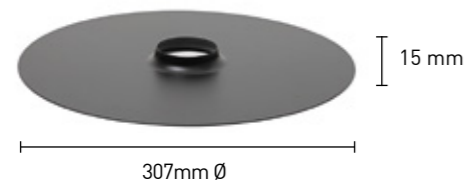

PLUMEN DROP HAT SHADE

The Drop Hat Shade is a sleek metal disc, ideal for those who want to enjoy the beauty of a bare bulb in a refined and effortless lighting piece. Perfectly proportioned for Plumen bulbs, the Drop Hat creates stunning reflections and coloured glows, adding ambience to any space. Used in groups, the Drop Hat also creates a striking architectural gesture.

The Drop Hat Shade is made up of a Drop Hat Shade, Drop Cap Pendant and a Plumen bulb. It is part of the Plumen Modular Collection, designed to be used with the Original 001, Baby 001 or 002 LED bulbs.

Designed by HULGER

Specification

Made from steel
Weight 1.2kg

- White Shade + White Pendant
- Black Shade + Black Pendant
- Copper Shade + Copper Pendant
- Chrome Shade + Chrome Pendant
- Brushed Brass Shade + Brushed Brass Pendant

Toby Summerskill

Photography Ian Noble Styling Poppy Norton