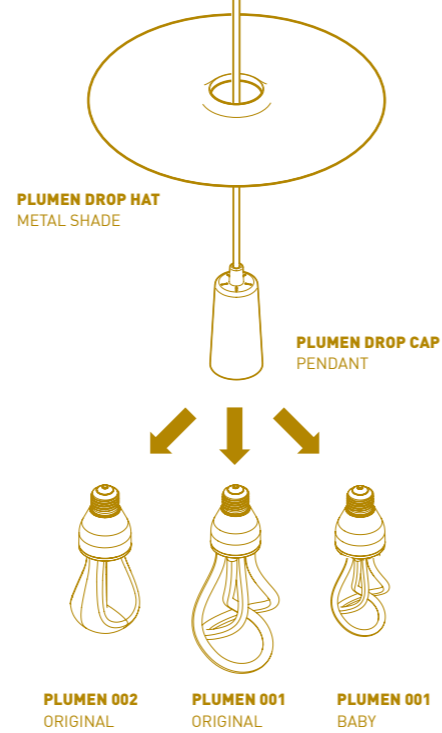

PLUMEN DROP HAT SHADE

The Drop Hat Shade is a sleek metal disc, ideal for those who want to enjoy the beauty of a bare bulb in a refined and effortless lighting piece. Perfectly proportioned for Plumen bulbs, the Drop Hat creates stunning reflections and coloured glows, adding ambience to any space. Used in groups, the Drop Hat also creates a striking architectural gesture.

The Drop Hat Shade is made up of a Drop Hat Shade, Drop Cap Pendant and a Plumen bulb. It is part of the Plumen Modular Collection, designed to be used with the Original 001, Baby 001 or 002 LED bulbs.

Designed by HULGER

Specification

Made from steel
Weight 1.2kg

- White Shade + White Pendant
- Black Shade + Black Pendant
- Copper Shade + Copper Pendant
- Chrome Shade + Chrome Pendant
- Brushed Brass Shade + Brushed Brass Pendant

Toby Summerskill

Photography Ian Noble Styling Poppy Norton