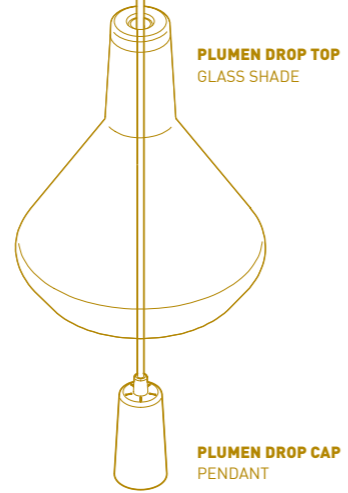

PLUMEN DROP TOP SHADE

The Drop Top Shade is a mouth-blown glass shade that softens the brightness of the bulb from the side while fully illuminating the surface below. The glass allows you to enjoy the unique form of any Plumen bulb, making this a beautiful yet practical shade for every application.

The Drop Top Shade is made up of a Drop Top Shade, Drop Cap Pendant and a Plumen bulb. It is part of the Plumen Modular Collection, designed to be used with the Original 001, Baby 001 or 002 LED bulbs.

Designed by HULGER

Specification

Made from glass
Weight 1.5kg

- White Shade + White Pendant
- Black Shade + Black Pendant
- Amber Shade + Copper Pendant
- Amber Shade + Black Pendant