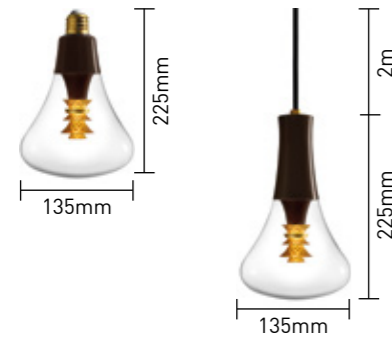

PLUMEN 003
LED LIGHT BULB

The Plumen 003 is not just beautiful to look at, it makes you and your surroundings look beautiful too. A hybrid lamp that combines the functional benefits of a spotlight with the warm, flattering omnidirectional glow of an accent light; the 003 is a new format of LED bulb.

The 003 is a centrepiece lamp that creates an atmosphere as the focal point of any interior; the jewelled facets sparkle and there's a magical feel in the reflected light. It's perfect to be hung over a dining table, bar or bedside cabinet.

The Plumen 003 was designed by HULGER, Claire Norcross and Marie Laure Giroux.

Specification

- 250 Lumen (see graphic above)
- 10,000 Hours lifetime
- 6.5W
- Dimmable
- 2400k
- CRI → 90
- Available in E27 or E26
- Available in 230v and 120v
- UL and CE certified

003