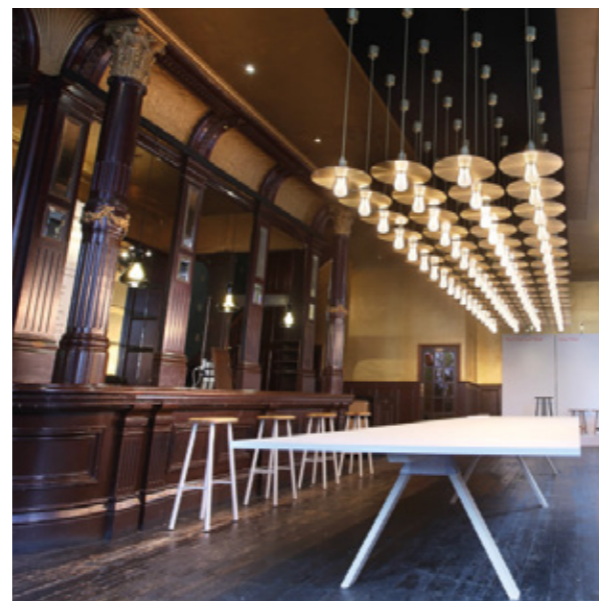

PLUMEN DROP HAT SHADE

The Drop Hat Shade is a sleek metal disc, ideal for those who want to enjoy the beauty of a bare bulb in a refined and effortless lighting piece. Perfectly proportioned for Plumen bulbs, the Drop Hat creates stunning reflections and coloured glows, adding ambience to any space. Used in groups, the Drop Hat also creates a striking architectural gesture.

The Drop Hat Shade is made up of a Drop Hat Shade, Drop Cap Pendant and a Plumen bulb. It is part of the Plumen Modular Collection, designed to be used with the Original 001, Baby 001 or 002 LED bulbs.

Designed by HULGER

Specification

Made from steel
Weight 1.2kg

- White Shade + White Pendant
- Black Shade + Black Pendant
- Copper Shade + Copper Pendant
- Chrome Shade + Chrome Pendant
- Brushed Brass Shade + Brushed Brass Pendant

Toby Summerskill

Photography Ian Noble Styling Poppy Norton