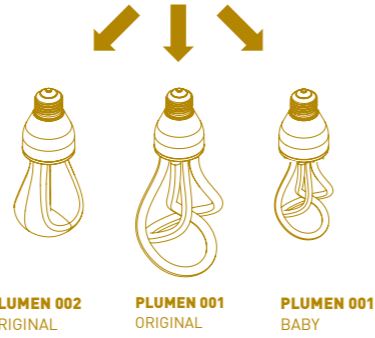

PLUMEN DROP TOP SHADE

The Drop Top Shade is a mouth-blown glass shade that softens the brightness of the bulb from the side while fully illuminating the surface below. The glass allows you to enjoy the unique form of any Plumen bulb, making this a beautiful yet practical shade for every application.

The Drop Top Shade is made up of a Drop Top Shade, Drop Cap Pendant and a Plumen bulb. It is part of the Plumen Modular Collection, designed to be used with the Original 001, Baby 001 or 002 LED bulbs.

Designed by HULGER

Specification

Made from glass
Weight 1.5kg

- White Shade + White Pendant
- Black Shade + Black Pendant
- Amber Shade + Copper Pendant
- Amber Shade + Black Pendant