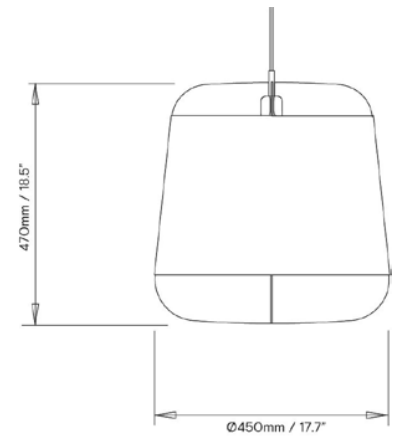

CARBON LANTERN - PENDANT

John Tree / 2016

Material

Shade: Hypetex Carbon Fibre
Fitting: Anodised aluminum
Cable: 3m Soft tough grey
Canopy: Type 4 (see page 27)

Installation

2 x 0,75 mm² , Terminal block

Light Source

E27 ES Max 60W

Energy Label

A++, A+, A, B, C, D

Class

Isolation Class II, IP20

Weight

2kg

| SKU | GTIN | FINISH | CABLE / FITTING | LIGHT SOURCE (RECOMMENDED) |
|----------------|---------------|---------------------|-----------------|----------------------------|
| CR1/ENZ/GRY/EU | 5060492040002 | Hypetex Enzo Red | Soft touch grey | E27 ES Max.60W (A60 LED) |
| CR1/TTM/GRY/EU | 5060492040019 | Hypetex Titanium | Soft touch grey | E27 ES Max.60W (A60 LED) |
| CR1/CHB/GRY/EU | 5060492040026 | Hypetex Chapel Blue | Soft touch grey | E27 ES Max.60W (A60 LED) |
| CR1/WEL/GRY/EU | 5060492040033 | Hypetex Wellington | Soft touch grey | E27 ES Max.60W (A60 LED) |
| CR1/BLK/BLK/EU | 5060492040040 | Black Carbon Fibre | Soft touch grey | E27 ES Max.60W (A60 LED) |

* Carbon Lantern is made to order. Please contact us for lead times

CARBON LANTERN - TABLE

John Tree / 2016

Material

Shade: Hypetex Carbon Fibre
 Fitting: Anodised aluminum
 Cable: 3m Soft touch grey
 Canopy: Polished stainless steel