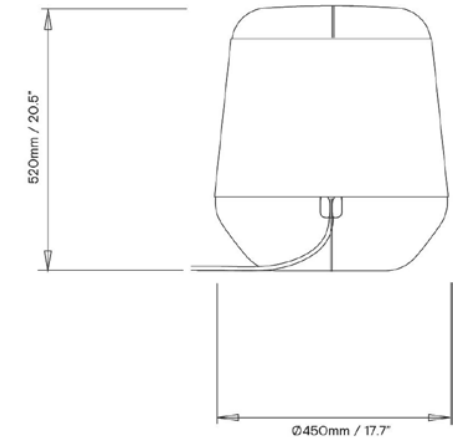

SKU	GTIN	FINISH	CABLE / FITTING	LIGHT SOURCE (RECOMMENDED)
CR2/ENZ/GRY/EU	5060492040101	Hypetex Enzo Red	Soft touch grey	E27 ES / Type F plug (A60 LED)
CR2/TTM/GRY/EU	5060492040118	Hypetex Titanium	Soft touch grey	E27 ES / Type F plug (A60 LED)
CR2/CHB/GRY/EU	5060492040125	Hypetex Chapel Blue	Soft touch grey	E27 ES / Type F plug (A60 LED)
CR2/WEL/GRY/EU	5060492040132	Hypetex Wellington	Soft touch grey	E27 ES / Type F plug (A60 LED)
CR2/BLK/BLK/EU	5060492040149	Black Carbon Fibre	Soft touch black	E27 ES / Type F plug (A60 LED)
CR2/ENZ/GRY/UK	5060492040156	Hypetex Enzo Red	Soft touch grey	E27 ES / Type G plug (A60 LED)
CR2/TTM/GRY/UK	5060492040163	Hypetex Titanium	Soft touch grey	E27 ES / Type G plug (A60 LED)
CR2/CHB/GRY/UK	5060492040170	Hypetex Chapel Blue	Soft touch grey	E27 ES / Type G plug (A60 LED)
CR2/WEL/GRY/UK	5060492040187	Hypetex Wellington	Soft touch grey	E27 ES / Type G plug (A60 LED)
CR2/BLK/BLK/UK	5060492040194	Black Carbon Fibre	Soft touch black	E27 ES / Type G plug (A60 LED)

* Carbon Lantern is made to order. Please contact us for lead times