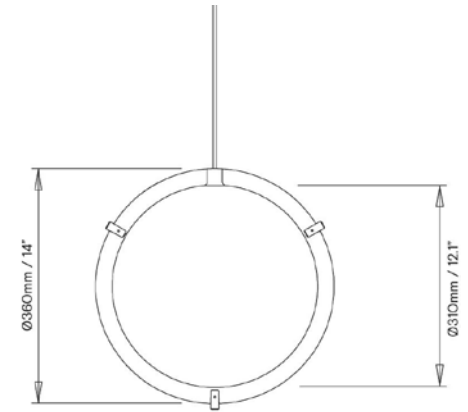

Material

Shade: Opal acrylic
 Fitting: N/A
 Cable: 3m Soft touch black
 Canopy: Plastic conical with side cable grip

Installation

2 x 0,75 mm² , Terminal block

Light Source

E27 ES Max 14W

Energy Label

A++, A+, A

Class

Isolation Class II, IP20

Weight

1.5kg

| SKU | GTIN | FINISH | CABLE / FITTING | LIGHT SOURCE (RECOMMENDED) |
|----------------|---------------|-----------------------------------------------|------------------|----------------------------|
| CL1/BRS/BLK/EU | 5060492040255 | Opal acrylic with Solid Brass Clips | Soft touch black | E27 ES (A60 LED) |
| CL1/SST/BLK/EU | 5060492040262 | Opal acrylic with Solid Stainless Steel Clips | Soft touch black | E27 ES (A60 LED) |