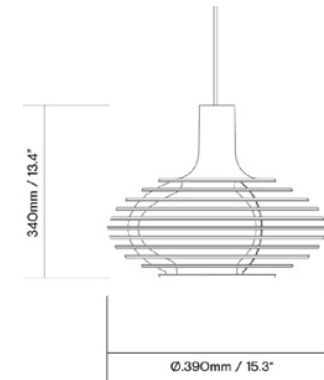

SKU	GTIN	FINISH	CABLE / FITTING	LIGHT SOURCE (RECOMMENDED)
DP2/OAK/WHT/EU	5060492040613	Oak	White	E27 ES (R63 LED)
DP2/OAK/BLK/EU	5060492040620	Oak	Black	E27 ES (R63 LED)
DP2/WAL/WHT/EU	5060492040637	Walnut	White	E27 ES (R63 LED)
DP2/WAL/BLK/EU	5060492040644	Walnut	Black	E27 ES (R63 LED)