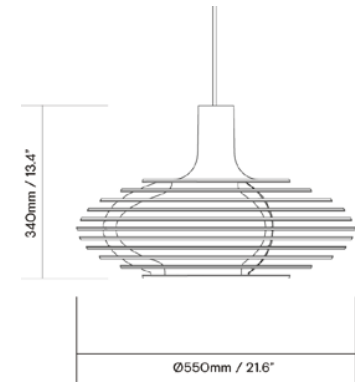

DIPPER - LARGE

Viewport Studio / 2013

Material

Shade: PU lacquered veneered board

Fitting: Powder-coated spun aluminum

Cable: 3m fabric braided

Canopy: Plastic conical with side cable grip

Installation

2 x 0,75 mm² + integral tensile wire

Light Source

E27 ES Max 60W

Energy Label

A++, A+, A

Class

Isolation Class II, IP20

Weight

4.5kg

SKU	GTIN	FINISH	CABLE / FITTING	LIGHT SOURCE (RECOMMENDED)
DP1/OAK/WHT/EU	5060492040538	Oak	White	E27 ES (R63 LED)
DP1/OAK/BLK/EU	5060492040545	Oak	Black	E27 ES (R63 LED)
DP1/WAL/WHT/EU	5060492040552	Walnut	White	E27 ES (R63 LED)
DP1/WAL/BLK/EU	5060492040569	Walnut	Black	E27 ES (R63 LED)

2 x 0,75 mm²

Light Source

E27 ES Max 60W

Energy Label

A++, A+, A

Class

Isolation Class II, IP20

Weight