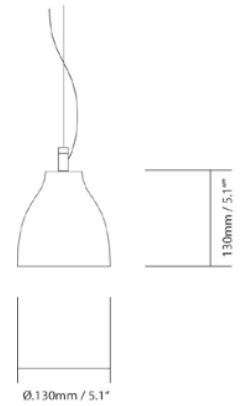

Material

Shade: Thin walled cast concrete

Fitting: Stainless steel + aluminium

Cable: 2m twisted fabric overbraided

Canopy: Steel with tensile grip and side cable exit

Installation

2 x 0,75 mm2 + tensile wire

Light Source

G9 Halo Max 25W

Energy Label

A++, A+, A, B, C, D

Class

Isolation Class II, IP20

Weight

2.5kg