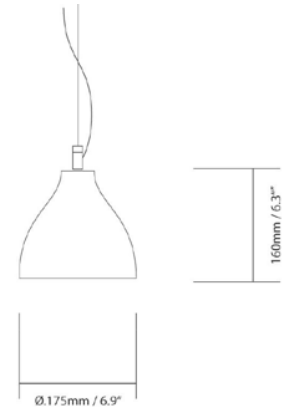

7.5kg

SKU	GTIN	FINISH	CABLE / FITTING	LIGHT SOURCE (RECOMMENDED)
HV1/DRK/STR/EU	5060492040699	Dark Grey	Red cable with steel canopy	E27 ES (A60 LED)
HV1/DRK/WHT/EU	5060492040705	Dark Grey	White cable with white canopy	E27 ES (A60 LED)
HV1/LHT/STR/EU	5060492040712	Light Grey	Red cable with steel canopy	E27 ES (A60 LED)
HV1/LHT/WHT/EU	5060492040729	Light Grey	White cable with white canopy	E27 ES (A60 LED)
HV1/WHT/STR/EU	5060492040736	White	Red cable with steel canopy	E27 ES (A60 LED)
HV1/WHT/WHT/EU	5060492040743	White	White cable with white canopy	E27 ES (A60 LED)
HV1/BRN/STR/EU	5060492040750	Brown	Red cable with steel canopy	E27 ES (A60 LED)
HV1/BRN/WHT/EU	5060492040767	Brown	White cable with white canopy	E27 ES (A60 LED)

Material

Shade: Thin walled cast concrete

Fitting: Stainless steel + aluminium

Cable: 2m twisted fabric overbraided

Canopy: Steel with tensile grip and side cable exit

Installation

2 x 0,75 mm2 + tensile wire

Light Source

G9 Halo Max 25W

Energy Label

A++, A+, A, B, C, D

Class

Isolation Class II, IP20

Weight

3.5kg