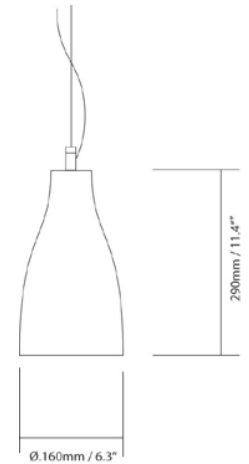

Material

Shade: Thin walled cast concrete

Fitting: Stainless steel + aluminium

Cable: 2m twisted fabric overbraided

Canopy: Steel with tensile grip and side cable exit

Installation

2 x 0,75 mm2 + tensile wire

HEAVY - TALL

Benjamin Hubert / 2008

Material

Shade: Thin walled cast concrete

Fitting: Stainless steel + aluminium

Cable: 2m twisted fabric overbraided

Canopy: Steel with tensile grip and side cable exit

Installation

2 x 0,75 mm² + tensile wire

Light Source

G9 Halo Max 25W

Energy Label

A++, A+, A, B, C, D

Class

Isolation Class II, IP20

Weight

4.5kg

SKU	GTIN	FINISH	CABLE / FITTING	LIGHT SOURCE (RECOMMENDED)
HV4/DRK/STR/EU	5060492041177	Dark Grey	Red cable with steel canopy	E27 ES (Golfball LED)
HV4/DRK/WHT/EU	5060492041184	Dark Grey	White cable with white canopy	E27 ES (Golfball LED)
HV4/LHT/STR/EU	5060492041191	Light Grey	Red cable with steel canopy	E27 ES (Golfball LED)
HV4/LHT/WHT/EU	5060492041207	Light Grey	White cable with white canopy	E27 ES (Golfball LED)
HV4/WHT/STR/EU	5060492041214	White	Red cable with steel canopy	E27 ES (Golfball LED)
HV4/WHT/WHT/EU	5060492041221	White	White cable with white canopy	E27 ES (Golfball LED)
HV4/BRN/STR/EU	5060492041238	Brown	Red cable with steel canopy	E27 ES (Golfball LED)
HV4/BRN/WHT/EU	5060492041245	Brown	White cable with white canopy	E27 ES (Golfball LED)