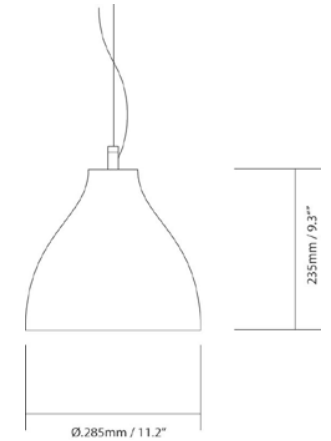

HEAVY - LARGE

Benjamin Hubert / 2008

Material

Shade: Thin walled cast concrete

Fitting: Stainless steel + aluminium

Cable: 2m twisted fabric overbraided

Canopy: Steel with tensile grip and side cable exit

Installation

2 x 0,75 mm2 + tensile wire

Light Source

E27 ES Max 60W

Energy Label

A++, A+, A, B, C, D

Class

Isolation Class II, IP20

Weight

7.5kg

SKU	GTIN	FINISH	CABLE / FITTING	LIGHT SOURCE (RECOMMENDED)
HV1/DRK/STR/EU	5060492040699	Dark Grey	Red cable with steel canopy	E27 ES (A60 LED)
HV1/DRK/WHT/EU	5060492040705	Dark Grey	White cable with white canopy	E27 ES (A60 LED)
HV1/LHT/STR/EU	5060492040712	Light Grey	Red cable with steel canopy	E27 ES (A60 LED)
HV1/LHT/WHT/EU	5060492040729	Light Grey	White cable with white canopy	E27 ES (A60 LED)
HV1/WHT/STR/EU	5060492040736	White	Red cable with steel canopy	E27 ES (A60 LED)
HV1/WHT/WHT/EU	5060492040743	White	White cable with white canopy	E27 ES (A60 LED)
HV1/BRN/STR/EU	5060492040750	Brown	Red cable with steel canopy	E27 ES (A60 LED)
HV1/BRN/WHT/EU	5060492040767	Brown	White cable with white canopy	E27 ES (A60 LED)

Material

Shade: Thin walled cast concrete

Fitting: Stainless steel + aluminium

Cable: 2m twisted fabric overbraided

Canopy: Steel with tensile grip and side cable exit

Installation

2 x 0,75 mm2 + tensile wire