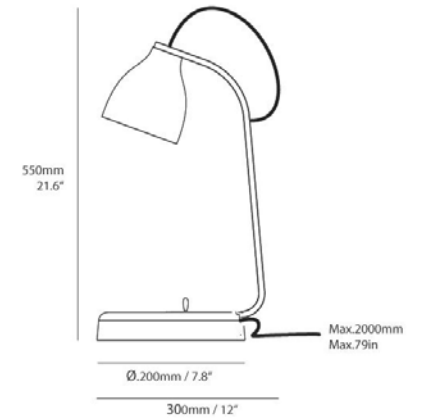

HEAVY DESK LIGHT

Benjamin Hubert / 2009

Material

Shade: Thin walled cast concrete

Base: Cast concrete

Fitting: Stainless steel

Cable: 2m fabric overbraided

Installation

2 x 0,75 mm² , Type F or G plug

Light Source

G9 Halo Max 25W

Energy Label

A++, A+, A, B, C, D

Class

Isolation Class II, IP20

Weight

4kg

SKU	GTIN	FINISH	CABLE / FITTING	LIGHT SOURCE (RECOMMENDED)
HVD/DRK/WAL/EU	5060492041498	Dark Grey shade and base	Walnut arm with Red cable	G9 Max.25W / Type F plug (G9 LED)
HVD/DRK/OAK/EU	5060492041504	Dark Grey shade and base	Oak arm with Red cable	G9 Max.25W / Type F plug (G9 LED)
HVD/DRK/WAL/EU	5060492041511	Light Grey shade and base	Walnut arm with Red cable	G9 Max.25W / Type F plug (G9 LED)
HVD/DRK/OAK/EU	5060492041528	Light Grey shade and base	Oak arm with Red cable	G9 Max.25W / Type F plug (G9 LED)
HVD/DRK/WAL/UK	5060492041535	Dark Grey shade and base	Walnut arm with Red cable	G9 Max.25W / Type G plug (G9 LED)
HVD/DRK/OAK/UK	5060492041542	Dark Grey shade and base	Oak arm with Red cable	G9 Max.25W / Type G plug (G9 LED)
HVD/DRK/WAL/UK	5060492041559	Light Grey shade and base	Walnut arm with Red cable	G9 Max.25W / Type G plug (G9 LED)
HVD/DRK/OAK/UK	5060492041566	Light Grey shade and base	Oak arm with Red cable	G9 Max.25W / Type G plug (G9 LED)