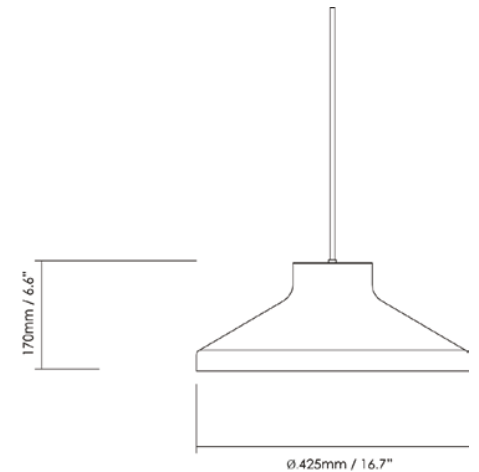

VGP - PENDANT

Ed Carpenter / 2015

Material

Shade: Anodised aluminium
 Reflector: Anodised aluminium
 Cable: 3m fabric overbraided
 Canopy: Plastic conical with side cable grip

Installation

2 x 0,75 mm²

Light Source

E27 ES Max 60W

Energy Label

A++, A+, A, B, C, D

Class

Isolation Class II, IP20

Weight

2.5kg

SKU	GTIN	FINISH	CABLE / FITTING	LIGHT SOURCE (RECOMMENDED)
VG1/BLK/BRS/EU	5060492041610	Black anodised	Brass anodised	E27 ES Incl. 4.5W Wilbur Gold LED
VG1/BLK/ALU/EU	5060492041627	Black anodised	Natural anodised	E27 ES Incl. 4.5W Wilbur Clear LED
VG1/RED/BRS/EU	5060492041634	Red anodised	Brass anodised	E27 ES Incl. 4.5W Wilbur Gold LED
VG1/RED/ALU/EU	5060492041641	Red anodised	Natural anodised	E27 ES Incl. 4.5W Wilbur Clear LED
VG1/CPR/BRS/EU	5060492041603	Copper anodised	Brass anodised	E27 ES Incl. 4.5W Wilbur Gold LED
VG1/CPR/ALU/EU	5060492041610	Copper anodised	Natural anodised	E27 ES Incl. 4.5W Wilbur Clear LED
VG1/BRS/BRS/EU	5060492041627	Brass anodised	Brass anodised	E27 ES Incl. 4.5W Wilbur Gold LED
VG1/BRS/ALU/EU	5060492041634	Brass anodised	Natural anodised	E27 ES Incl. 4.5W Wilbur Clear LED
VG1/BNZ/BRS/EU	5060492041641	Bronze anodised	Brass anodised	E27 ES Incl. 4.5W Wilbur Gold LED
VG1/BNZ/ALU/EU	5060492041658	Bronze anodised	Natural anodised	E27 ES Incl. 4.5W Wilbur Clear LED

Material

Shade: Anodised aluminium
 Reflector: Anodised aluminium
 Cable: N/A
 Canopy: N/A

Installation

2 x 0,75 mm²

Light Source

E27 ES Max 60W

Energy Label

A++, A+, A, B, C, D