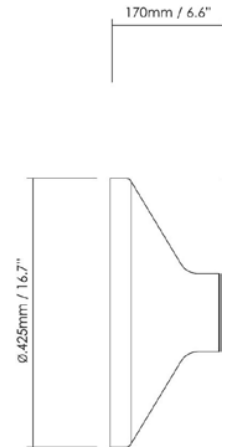

SKU	GTIN	FINISH	CABLE / FITTING	LIGHT SOURCE (RECOMMENDED)
VG2/BLK/BRS/EU	5060492041665	Black anodised	Soft touch grey	E27 ES Incl. 4.5W Wilbur Gold LED
VG2/BLK/ALU/EU	5060492041672	Black anodised	Soft touch grey	E27 ES Incl. 4.5W Wilbur Clear LED
VG2/RED/BRS/EU	5060492041689	Red anodised	Soft touch black	E27 ES Incl. 4.5W Wilbur Gold LED
VG2/RED/ALU/EU	5060492041696	Red anodised	Soft touch grey	E27 ES Incl. 4.5W Wilbur Clear LED
VG2/CPR/BRS/EU	5060492041702	Copper anodised	Soft touch grey	E27 ES Incl. 4.5W Wilbur Gold LED
VG2/CPR/ALU/EU	5060492041719	Copper anodised	Soft touch grey	E27 ES Incl. 4.5W Wilbur Clear LED
VG2/BRS/BRS/EU	5060492041726	Brass anodised	Soft touch grey	E27 ES Incl. 4.5W Wilbur Gold LED
VG2/BRS/ALU/EU	5060492041733	Brass anodised	Soft touch black	E27 ES Incl. 4.5W Wilbur Clear LED
VG2/BNZ/BRS/EU	5060492041740	Bronze anodised	Soft touch grey	E27 ES Incl. 4.5W Wilbur Gold LED
VG2/BNZ/ALU/EU	5060492041757	Bronze anodised	Soft touch grey	E27 ES Incl. 4.5W Wilbur Clear LED