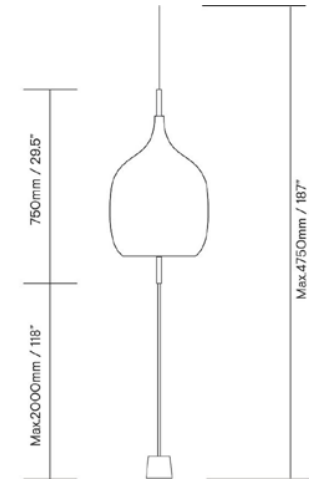

VESSEL - FLOAT

Samuel Wilkinson / 2016

Material

Shade: Blown glass
 Fitting: Powder-coated + aluminium
 Cable: 2m braided
 Diffuser: Frosted acrylic

Installation

2 x 0,75 mm² , Type F or G plug

Light Source

E27 ES Max 14W

Energy Label

A++, A+, A

Class

Isolation Class II, IP20

Weight

4kg

SKU	GTIN	FINISH	CABLE / FITTING	LIGHT SOURCE (RECOMMENDED)
VF2/BNZ/BLK/EU	5060492040415	Bronze	Black shade fitting and base weight	E27 A60 LED / Type F plug
VF2/BNZ/WHT/EU	5060492040422	Bronze	White shade fitting and base weight	E27 A60 LED / Type F plug
VF2/GRY/BLK/EU	5060492040439	Smoked Grey	Black shade fitting and base weight	E27 A60 LED / Type F plug
VF2/WHT/WHT/EU	5060492040446	White	White shade fitting and base weight	E27 A60 LED / Type F plug
VF2/BNZ/BLK/UK	5060492040453	Bronze	Black shade fitting and base weight	E27 A60 LED / Type G plug
VF2/BNZ/WHT/UK	5060492040460	Bronze	White shade fitting and base weight	E27 A60 LED / Type G plug
VF2/GRY/BLK/UK	5060492040477	Smoked Grey	Black shade fitting and base weight	E27 A60 LED / Type G plug
VF2/WHT/WHT/UK	5060492040484	White	White shade fitting and base weight	E27 A60 LED / Type G plug

VESSEL - FLOOR

Samuel Wilkinson / 2016

Material

Shade: Blown glass
 Fitting: Powder-coated steel + aluminium
 Cable: 2m braided
 Diffuser: Frosted acrylic

Installation

2 x 0,75 mm² , Type F or G plug

Light Source