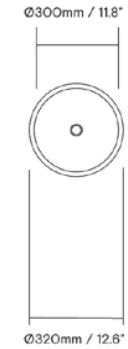

VESSEL - FLOAT

Samuel Wilkinson / 2016

Material

Shade: Blown glass
 Fitting: Powder-coated + aluminium
 Cable: 2m braided
 Diffuser: Frosted acrylic

Installation

2 x 0,75 mm² , Type F or G plug

Light Source

E27 ES Max 14W

Energy Label

A++, A+, A

Class

Isolation Class II, IP20

Weight

4kg

SKU	GTIN	FINISH	CABLE / FITTING	LIGHT SOURCE (RECOMMENDED)
VF2/BNZ/BLK/EU	5060492040415	Bronze	Black shade fitting and base weight	E27 A60 LED / Type F plug
VF2/BNZ/WHT/EU	5060492040422	Bronze	White shade fitting and base weight	E27 A60 LED / Type F plug
VF2/GRY/BLK/EU	5060492040439	Smoked Grey	Black shade fitting and base weight	E27 A60 LED / Type F plug
VF2/WHT/WHT/EU	5060492040446	White	White shade fitting and base weight	E27 A60 LED / Type F plug
VF2/BNZ/BLK/UK	5060492040453	Bronze	Black shade fitting and base weight	E27 A60 LED / Type G plug
VF2/BNZ/WHT/UK	5060492040460	Bronze	White shade fitting and base weight	E27 A60 LED / Type G plug
VF2/GRY/BLK/UK	5060492040477	Smoked Grey	Black shade fitting and base weight	E27 A60 LED / Type G plug
VF2/WHT/WHT/UK	5060492040484	White	White shade fitting and base weight	E27 A60 LED / Type G plug

E27 ES Max 14W

Energy Label

A++, A+, A

Class

Isolation Class II, IP20

Weight

6kg

SKU	GTIN	FINISH	CABLE / FITTING	LIGHT SOURCE (RECOMMENDED)
VF1/BNZ/BLK/EU	5060492040293	Bronze	Black stem and base	E27 A60 LED / Type F plug
VF1/BNZ/WHT/EU	5060492040309	Bronze	White stem and base	E27 A60 LED / Type F plug
VF1/GRY/BLK/EU	5060492040316	Smoked Grey	Black stem and base	E27 A60 LED / Type F plug
VF1/WHT/WHT/EU	5060492040323	White	White stem and base	E27 A60 LED / Type F plug
VF1/BNZ/BLK/UK	5060492040330	Bronze	Black stem and base	E27 A60 LED / Type G plug
VF1/BNZ/WHT/UK	5060492040347	Bronze	White stem and base	E27 A60 LED / Type G plug
VF1/GRY/BLK/UK	5060492040354	Smoked Grey	Black stem and base	E27 A60 LED / Type G plug
VF1/WHT/WHT/UK	5060492040361	White	White stem and base	E27 A60 LED / Type G plug