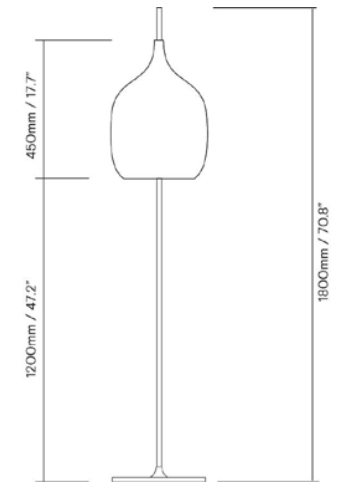

VESSEL - FLOAT

Samuel Wilkinson / 2016

Material

Shade: Blown glass
 Fitting: Powder-coated + aluminium
 Cable: 2m braided
 Diffuser: Frosted acrylic

Installation

2 x 0,75 mm² , Type F or G plug

Light Source

E27 ES Max 14W

Energy Label

A++, A+, A

Class

Isolation Class II, IP20

Weight

4kg

SKU	GTIN	FINISH	CABLE / FITTING	LIGHT SOURCE (RECOMMENDED)
VF2/BNZ/BLK/EU	5060492040415	Bronze	Black shade fitting and base weight	E27 A60 LED / Type F plug
VF2/BNZ/WHT/EU	5060492040422	Bronze	White shade fitting and base weight	E27 A60 LED / Type F plug
VF2/GRY/BLK/EU	5060492040439	Smoked Grey	Black shade fitting and base weight	E27 A60 LED / Type F plug
VF2/WHT/WHT/EU	5060492040446	White	White shade fitting and base weight	E27 A60 LED / Type F plug
VF2/BNZ/BLK/UK	5060492040453	Bronze	Black shade fitting and base weight	E27 A60 LED / Type G plug
VF2/BNZ/WHT/UK	5060492040460	Bronze	White shade fitting and base weight	E27 A60 LED / Type G plug
VF2/GRY/BLK/UK	5060492040477	Smoked Grey	Black shade fitting and base weight	E27 A60 LED / Type G plug
VF2/WHT/WHT/UK	5060492040484	White	White shade fitting and base weight	E27 A60 LED / Type G plug

E27 ES Max 14W

Energy Label

A++, A+, A

Class

Isolation Class II, IP20

Weight

6kg

SKU	GTIN	FINISH	CABLE / FITTING	LIGHT SOURCE (RECOMMENDED)
VF1/BNZ/BLK/EU	5060492040293	Bronze	Black stem and base	E27 A60 LED / Type F plug
VF1/BNZ/WHT/EU	5060492040309	Bronze	White stem and base	E27 A60 LED / Type F plug
VF1/GRY/BLK/EU	5060492040316	Smoked Grey	Black stem and base	E27 A60 LED / Type F plug
VF1/WHT/WHT/EU	5060492040323	White	White stem and base	E27 A60 LED / Type F plug
VF1/BNZ/BLK/UK	5060492040330	Bronze	Black stem and base	E27 A60 LED / Type G plug
VF1/BNZ/WHT/UK	5060492040347	Bronze	White stem and base	E27 A60 LED / Type G plug
VF1/GRY/BLK/UK	5060492040354	Smoked Grey	Black stem and base	E27 A60 LED / Type G plug
VF1/WHT/WHT/UK	5060492040361	White	White stem and base	E27 A60 LED / Type G plug