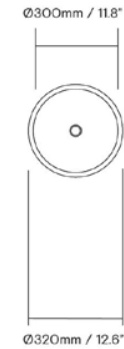

VESSEL - FLOAT

Samuel Wilkinson / 2016

Material

Shade: Blown glass
 Fitting: Powder-coated + aluminium
 Cable: 2m braided
 Diffuser: Frosted acrylic

Installation

2 x 0,75 mm² , Type F or G plug

Light Source

E27 ES Max 14W

Energy Label

A++, A+, A

Class

Isolation Class II, IP20

Weight

4kg

SKU	GTIN	FINISH	CABLE / FITTING	LIGHT SOURCE (RECOMMENDED)
VF2/BNZ/BLK/EU	5060492040415	Bronze	Black shade fitting and base weight	E27 A60 LED / Type F plug
VF2/BNZ/WHT/EU	5060492040422	Bronze	White shade fitting and base weight	E27 A60 LED / Type F plug
VF2/GRY/BLK/EU	5060492040439	Smoked Grey	Black shade fitting and base weight	E27 A60 LED / Type F plug
VF2/WHT/WHT/EU	5060492040446	White	White shade fitting and base weight	E27 A60 LED / Type F plug
VF2/BNZ/BLK/UK	5060492040453	Bronze	Black shade fitting and base weight	E27 A60 LED / Type G plug
VF2/BNZ/WHT/UK	5060492040460	Bronze	White shade fitting and base weight	E27 A60 LED / Type G plug
VF2/GRY/BLK/UK	5060492040477	Smoked Grey	Black shade fitting and base weight	E27 A60 LED / Type G plug
VF2/WHT/WHT/UK	5060492040484	White	White shade fitting and base weight	E27 A60 LED / Type G plug

E27 ES Max 14W

Energy Label

A++, A+, A

Class

Isolation Class II, IP20

Weight

6kg

SKU	GTIN	FINISH	CABLE / FITTING	LIGHT SOURCE (RECOMMENDED)
VF1/BNZ/BLK/EU	5060492040293	Bronze	Black stem and base	E27 A60 LED / Type F plug
VF1/BNZ/WHT/EU	5060492040309	Bronze	White stem and base	E27 A60 LED / Type F plug
VF1/GRY/BLK/EU	5060492040316	Smoked Grey	Black stem and base	E27 A60 LED / Type F plug
VF1/WHT/WHT/EU	5060492040323	White	White stem and base	E27 A60 LED / Type F plug
VF1/BNZ/BLK/UK	5060492040330	Bronze	Black stem and base	E27 A60 LED / Type G plug
VF1/BNZ/WHT/UK	5060492040347	Bronze	White stem and base	E27 A60 LED / Type G plug
VF1/GRY/BLK/UK	5060492040354	Smoked Grey	Black stem and base	E27 A60 LED / Type G plug
VF1/WHT/WHT/UK	5060492040361	White	White stem and base	E27 A60 LED / Type G plug