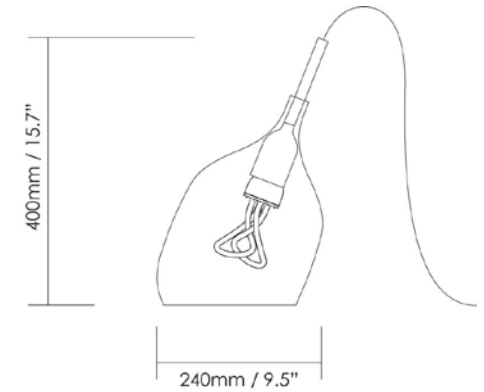

SKU	GTIN	FINISH	CABLE / FITTING	LIGHT SOURCE (RECOMMENDED)
VST/CLR/BRS/EUX	5060492042129	Clear	Brass with black cable	E27 ES / Type F plug
VST/GRY/BLK/EUX	5060492042136	Smoked Grey	Black with black cable	E27 ES / Type F plug
VST/AMB/BLK/EUX	5060492042143	Amber	Black with black cable	E27 ES / Type F plug
VST/WHT/BRS/EUX	5060492042150	White	Brass with black cable	E27 ES / Type F plug
VST/CLR/BRS/UKX	5060492042167	Clear	Brass with black cable	E27 ES / Type G plug
VST/GRY/BLK/UKX	5060492042174	Smoked Grey	Black with black cable	E27 ES / Type G plug
VST/AMB/BLK/UKX	5060492042181	Amber	Black with black cable	E27 ES / Type G plug
VST/WHT/BRS/UKX	5060492042198	White	Brass with black cable	E27 ES / Type G plug
VST/CLR/BRS/EUB	5060492042204	Clear	Brass with black cable	E27 ES / Type F plug Incl. Plumen Baby
VST/GRY/BLK/EUB	5060492042211	Smoked Grey	Black with black cable	E27 ES / Type F plug Incl. Plumen Baby
VST/AMB/BLK/EUB	5060492042228	Amber	Black with black cable	E27 ES / Type F plug Incl. Plumen Baby
VST/WHT/BRS/EUB	5060492042235	White	Brass with black cable	E27 ES / Type F plug Incl. Plumen Baby
VST/CLR/BRS/UKB	5060492042242	Clear	Brass with black cable	E27 ES / Type G plug Incl. Plumen Baby
VST/GRY/BLK/UKB	5060492042259	Smoked Grey	Black with black cable	E27 ES / Type G plug Incl. Plumen Baby
VST/AMB/BLK/UKB	5060492042266	Amber	Black with black cable	E27 ES / Type G plug Incl. Plumen Baby
VST/WHT/BRS/UKB	5060492042273	White	Brass with black cable	E27 ES / Type G plug Incl. Plumen Baby