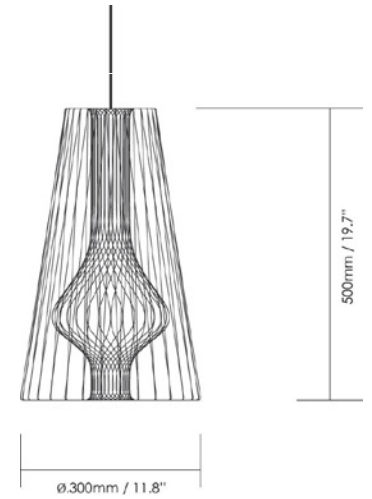

**Material**

Shade: CNC wire

Fitting: Chromed steel

Cable: 3m fabric braided

Canopy: Plastic conical with side cable grip

**Installation**

2 x 0,75 mm<sup>2</sup> , Terminal block

**Light Source**

E27 ES Max 60W

**Energy Label**

A++, A+, A, B, C, D

**Class**

Isolation Class II, IP20

**Weight**

3.5kg

SKU	GTIN	FINISH	CABLE / FITTING	LIGHT SOURCE (RECOMMENDED)
WIR/WHT/WHT/EU	5060492042723	White	Chrome with white cable	E27 ES (A60 LED)
WIR/BLK/BLK/EU	5060492042730	Black	Chrome with black cable	E27 ES (A60 LED)
WIR/YLW/BLK/EU	5060492042747	Yellow	Chrome with black cable	E27 ES (A60 LED)
WIR/GRN/BLK/EU	5060492042754	Green	Chrome with black cable	E27 ES (A60 LED)
WIR/BLU/BLK/EU	5060492042761	Blue	Chrome with black cable	E27 ES (A60 LED)
WIR/CPR/BLK/EU	5060492042778	Copper	Chrome with black cable	E27 ES (A60 LED)
WIR/BRS/BLK/EU	5060492042785	Brass	Chrome with black cable	E27 ES (A60 LED)