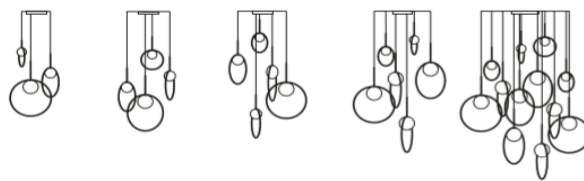

Example of configuration

multiple color & size combinations available

BOLA HALO MULTI LIGHT CANOPY