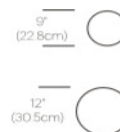

multiple color & size combinations available