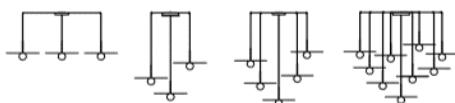

Example of coninguration

Multiple color & size combination available