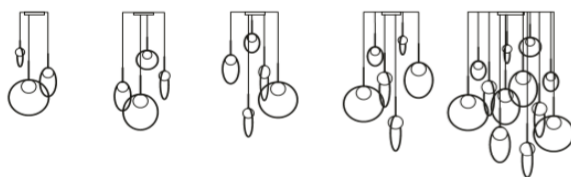

Example of configuration

multiple color & size combinations available

BOLA HALO MULTI LIGHT CANOPY