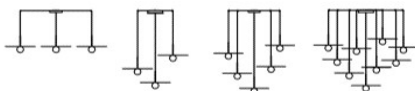

* used for BOLA DISC pend., BOLA HALO pend., CIELO XL, SKY DOME

Example of coninguration

for 1-6 units
for 7-11 units

* used for BOLA DISC pend., BOLA HALO pend., CIELO XL, SKY DOME