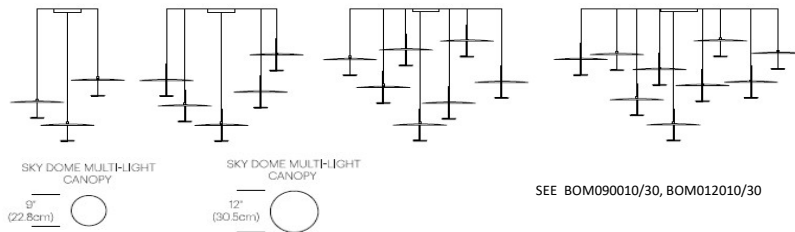

Example of configuration

METAL matt black lamp	SKY DOME FLUSH METAL 18" (46cm)	SKY218030	0696842105715	LED 18W	fully dimmable*	€ 495,00
	Black disc + Matt black lamp	10571-10775	0696842107757	2200-2700K DTW 1250lm	uplight/downlight dim to warm	
	SKY DOME FLUSH METAL 18" (46cm)	SKY218010	0696842105722			€ 495,00
	White disc + matt black lamp	10572-10775	0696842107757			
	SKY DOME FLUSH METAL 18" (46cm)	SKY218081	0696842107658	(850 direct/400 ind.) 110-277V, 50-60HZ		€ 550,00
	Satin brass disc + Matt black lamp	10765-10775	0696842107757			
	SKY DOME FLUSH METAL 24" (61cm)	SKY224030	0696842105739	LED 18W	fully dimmable*	€ 550,00
	Black disc + Matt black lamp	10573-10775	0696842107757	2200-2700K DTW 1250lm	uplight/downlight dim to warm	
	SKY DOME FLUSH METAL 24" (61cm)	SKY224010	0696842105746			€ 550,00
	White disc + matt black lamp	10574-10775	0696842107757			
	SKY DOME FLUSH METAL 24" (61cm)	SKY224081	0696842107665	(850 direct/400 ind.) 110-277V, 50-60HZ		€ 650,00
	Satin brass disc + Matt black lamp	10766-10775	0696842107757			
	SKY DOME FLUSH METAL 32" (82cm)	SKY232030	0696842105753	LED 18W	fully dimmable*	€ 650,00
	Black disc + matt black lamp	10575-10775	0696842107757	2200-2700K DTW 1250lm	uplight/downlight dim to warm	
	SKY DOME FLUSH METAL 32" (82cm)	SKY232010	0696842105760			€ 650,00
	White disk + matt black lamp	10576-10775	0696842107757			
	SKY DOME FLUSH METAL 32" (82cm)	SKY232081	0696842107672	(850 direct/400 ind.) 110-277V, 50-60HZ		€ 750,00
	Satin brass disc + Matt black lamp	10767-10775	0696842107757			
	SKY DOME FLUSH METAL 18" (46cm)	SKY218510	0696842107641	LED 18W	fully dimmable*	€ 495,00
	White disc + polished aluminum lamp	10764-10572	0696842105722	2200-2700K DTW 1250lm	uplight/downlight dim to warm	
	SKY DOME FLUSH METAL 18" (46cm)	SKY218530	0696842107641			€ 495,00
	Black disc + polished aluminum lamp	10764-10571	0696842105715			
	SKY DOME FLUSH METAL 18" (46cm)	SKY218581	0696842107641	(850 direct/400 ind.) 110-277V, 50-60HZ		€ 550,00
	Satin brass disc + polished aluminum lamp	10764-10765	0696842107658			
	SKY DOME FLUSH METAL 24" (61cm)	SKY224510	0696842107641	LED 18W	fully dimmable*	€ 550,00
	White disc + polished aluminum lamp	10764-10574	0696842105746	2200-2700K DTW 1250lm	uplight/downlight dim to warm	
	SKY DOME FLUSH METAL 24" (61cm)	SKY224530	0696842107641			€ 550,00
	Black disc + polished aluminum lamp	10764-10573	0696842105739			
	SKY DOME FLUSH METAL 24" (61cm)	SKY224581	0696842107641	(850 direct/400 ind.) 110-277V, 50-60HZ		€ 650,00
	Satin brass disc + polished aluminum lamp	10764/10766	0696842107665			
	SKY DOME FLUSH METAL 32" (82cm)	SKY232510	0696842107641	LED 18W	fully dimmable*	€ 650,00
	White disc + polished aluminum lamp	10764-10576	0696842105760	2200-2700K DTW 1250lm	uplight/downlight dim to warm	
	SKY DOME FLUSH METAL 32" (82cm)	SKY232530	0696842107641			€ 650,00
	Black disc + polished aluminum lamp	10764-10575	0696842105753			
	SKY DOME FLUSH METAL 32" (82cm)	SKY232581	0696842107641	(850 direct/400 ind.) 110-277V, 50-60HZ		€ 750,00
	Satin brass disc+ polished aluminum lamp	10764-10767	0696842107672			
WOOD	SKY DOME FLUSH WOOD 18" (46cm)	SKY218121	0696842105845	LED 18W	fully dimmable*	€ 695,00
	Oak disc - matte black lamp	10583-10775	0696842107757	2200-2700K DTW 1250lm	uplight/downlight dim to warm	
	SKY DOME FLUSH WOOD 18" (46cm)	SKY218122	0696842105838			
	Walnut disc + matt black lamp	10584-10775	0696842107757			
	SKY DOME FLUSH WOOD 18" (46cm)	SKY218151	0696842107641	(850 direct/400 ind.) 110-277V, 50-60HZ		€ 695,00
	Oak disc + polished aluminum lamp	10583-10764	0696842105838			
	SKY DOME FLUSH WOOD 18" (46cm)	SKY218152	0696842107641			
	Walnut disc + polished aluminum lamp	10584-10764	0696842105845			
	SKY DOME FLUSH WOOD 24" (61cm)	SKY224121	0696842105852	LED 18W	fully dimmable*	€ 795,00
	Oak disc + matte black lamp	10585-10775	0696842107757	2200-2700K DTW 1250lm	uplight/downlight dim to warm	
	SKY DOME FLUSH WOOD 24" (61cm)	SKY224122	0696842105869			
	Walnut disc + matt black lamp	10586-10775	0696842107757			
	SKY DOME FLUSH WOOD 24" (61cm)	SKY224151	0696842107641	(850 direct/400 ind.) 110-277V, 50-60HZ		€ 795,00
	Oak + polished aluminum lamp	10585-10764	0696842105852			
	SKY DOME FLUSH WOOD 24" (61cm)	SKY224152	0696842107641			
	Walnut + polished aluminum lamp	10586-10764	0696842105869