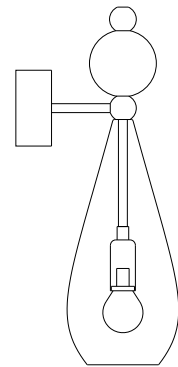

Forest green	Ivy green	Topaz blue	Crystal check	Swirl
—	—	—	LA101155W	LA101185W
—	—	—	LA101141W	LA101175W
LA101149W	—	—	LA101159W	LA101188W
—	LA101160W	—	LA101164W	LA101191W
—	—	—	LA101142W	LA101176W
—	—	—	LA101157W	LA101187W
—	—	LA101166W	LA101168W	LA101193W
LA101154W	LA101162W	LA101167W	LA101135W	—
LA101184W	LA101189W	LA101182W	—	LA101169W
—	—	Topaz blue	Crystal check	Swirl
—	—	—	LA101143W	LA101177W
—	—	LA101148W	LA101158W	LA101194W
—	—	—	LA101144W	LA101178W
—	—	LA101153W	LA101136W	—
—	—	LA101183W	—	LA101170W