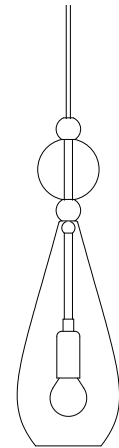

Type	Pendant	Wall	Table lamp base
Size	Medium	Medium	Medium
Lamp dimensions:			
Metal ceiling rose / wall cup (cm)	Ø7,9 x H=7,8	Ø8,8 x H=4	
Ø-diameter (cm)	Ø12,5	Ø12,5	Ø12,5
Height, incl fitting (cm)	H=40	H=40	H=47
Depth from wall (cm)		20	
Lamp fitting	E14 max 25W	E14 max 25W	E27 max 25W
Weight glass net (kg)	1,0	1,0	1,3
Weight glass, incl packaging (kg)	2,0	2,0	2,3
Weight crystal net (kg)	1,7	1,7	2,0
Weight crystal, incl packaging (kg)	2,7	2,7	3,0
Packaging dimensions (cm)	50x23x23	50x29x29	50x23x23

Forest green	Ivy green	Topaz blue	Crystal check	Swirl
—	—	—	LA101155	LA101185
—	—	—	LA101141	LA101175
LA101149	—	—	LA101159	LA101188
—	LA101160	—	LA101164	LA101191
—	—	—	LA101142	LA101176
—	—	—	LA101157	LA101187
—	—	LA101166	LA101168	LA101193
LA101154	LA101162	LA101167	LA101135	—
LA101184	LA101189	LA101182	—	LA101169
—	—	Topaz blue	Crystal check	Swirl
—	—	—	LA101143	LA101177
—	—	LA101148	LA101158	LA101194
—	—	—	LA101144	LA101178
—	—	LA101153	LA101136	—
—	—	LA101183	—	LA101170