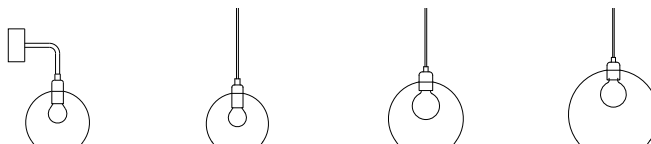

Rowan crystal lamp

Design - Susanne Nielsen / 2018

Model Rowan crystal lamp
Product Rowan pendant and wall lamp
Materials Mouth-blown crystal shade, metal fitting and ceiling rose
Wire, pendant Woven textile cord 3x0,75mm². Cord length 200cm
Wire, wall lamp Round plastic cord 3x0,75mm². (internal wire only)
Class 1 IP20 Voltage 220V-240V - 50Hz **CE**
Bulb E14 / E27 max 25W LED - CFL - I

Type	Wall	Pendant	Pendant	Pendant
Size	Small	Small	Medium	Large
Lamp dimensions:				
Metal ceiling rose / wall cup (cm)	Ø8,8 x H=4	Ø7,9 x H=7,8	Ø7,9 x H=7,8	Ø7,9 x H=7,8
Ø-diameter (cm)	Ø15,5	Ø15,5	Ø22	Ø28
Height, incl fitting (cm)	H=28	H=15	H=22	H=28
Depth from wall (cm)	19			
Lamp fitting	E14 max 25W	E14 max 25W	E27 max 25W	E27 max 25W
Weight, net (kg)	1,0	1,0	2,6	3,8
Weight, incl packaging (kg)	1,7	1,7	3,2	5,0
Packaging dimensions (cm)	35x25x25	20x25x25	26x32x32	30x36x36