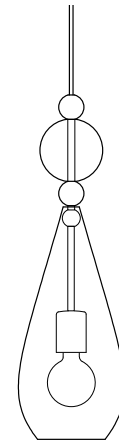

Type	Pendant	Floor lamp base
Size	Large	Large
Lamp dimensions		
Metal ceiling rose (cm)	Ø7,9 x H=7,8	
Ø-diameter (cm)	Ø18	Ø18
Height, incl fitting (cm)	H=58	H=67
Depth from wall (cm)		20
Lamp fitting	E27 max 25W	E27 max 25W
Weight glass net (kg)	1,8	2,6
Weight glass, incl packaging (kg)	2,4	3,2
Weight crystal net (kg)	3,4	4,5
Weight crystal, incl packaging (kg)	4,0	5,2
Packaging dimensions (cm)	80x35x35	80x35x35

Forest green	Ivy green	Topaz blue	Crystal check	Swirl
—	—	—	LA101895	LA101925
—	—	—	LA101881	LA101915
LA101889	—	—	LA101899	LA101928
—	LA101900	—	LA101904	LA101931
—	—	—	LA101882	LA101916
—	—	—	LA101897	LA101927
—	—	LA101906	LA101908	LA101933
LA101894	LA101902	LA101907	LA101875	—
LA101924	LA101929	LA101922	—	LA101909
—	—	Topaz blue	Crystal check	Swirl
—	—	—	LA101883	LA101917
—	—	LA101888	LA101898	LA101934
—	—	—	LA101884	LA101918
—	—	LA101893	LA101876	—
—	—	LA101923	—	LA101910