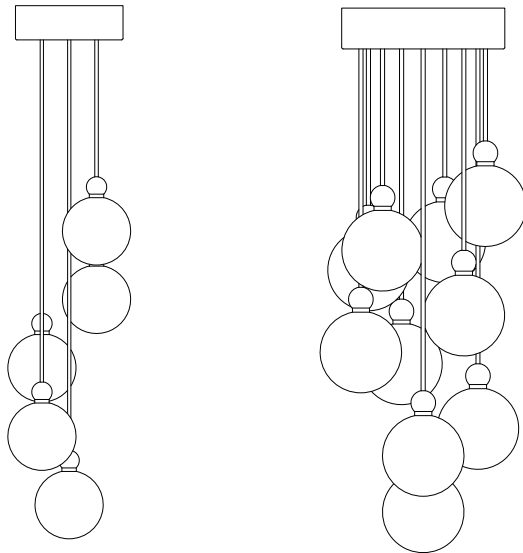

Uva

Inspired by the shape of a grape and vintage perfume bottles, the award-winning Uva pendant is the perfect lamp for creating a modern chandelier. All technical features are hidden in the shiny silver or gold brass ball, a design detail creating a simple and elegant pendant lamp.

Available in multiple different glass colours and crystal cuts. Mix & match sizes and create a cluster of up to 5 or 10 Uva pendants to hang from a ceiling box.

For clusters, use only article numbers ending with "M"

Award

Although small in size, Uva makes a big statement.

The Uva pendant has received a Special Mention from German Design Award 2022.