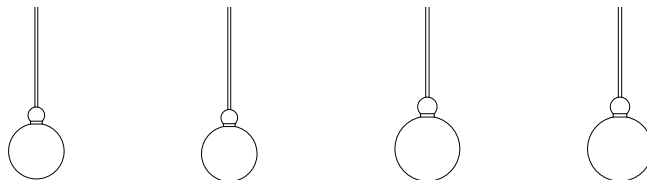

Type	Pendant, single	Pendant, multi	Pendant, single	Pendant, multi
Size	Medium	Medium	Large	Large
Metal ceiling rose (cm)	Ø8,8 x H=4 	N/A	Ø8,8 x H=4 	N/A
Ø-diameter (cm)	Ø7	Ø7	Ø10	Ø10
Height, incl fitting (cm)	H=10	H=10	H=13	H=13
Lamp fitting	G4 LED	G4 LED	G4 LED	G4 LED
Weight, net (kg)	0,7	0,7	0,8	0,8
Weight, incl packaging (kg)	1,3	1,3	1,4	1,4
Packaging dimensions (cm)	20x25x25	20x25x25	20x25x25	20x25x25