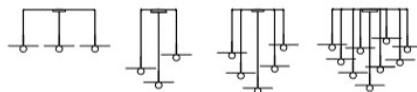

* used for BOLA DISC pend., BOLA HALO pend., CIELO XL, SKY DOME

Example of coniguration

Multiple color& size combination available

for 1-6 units
for 7-11 units

* used for BOLA DISC pend., BOLA HALO pend., CIELO XL, SKY DOME